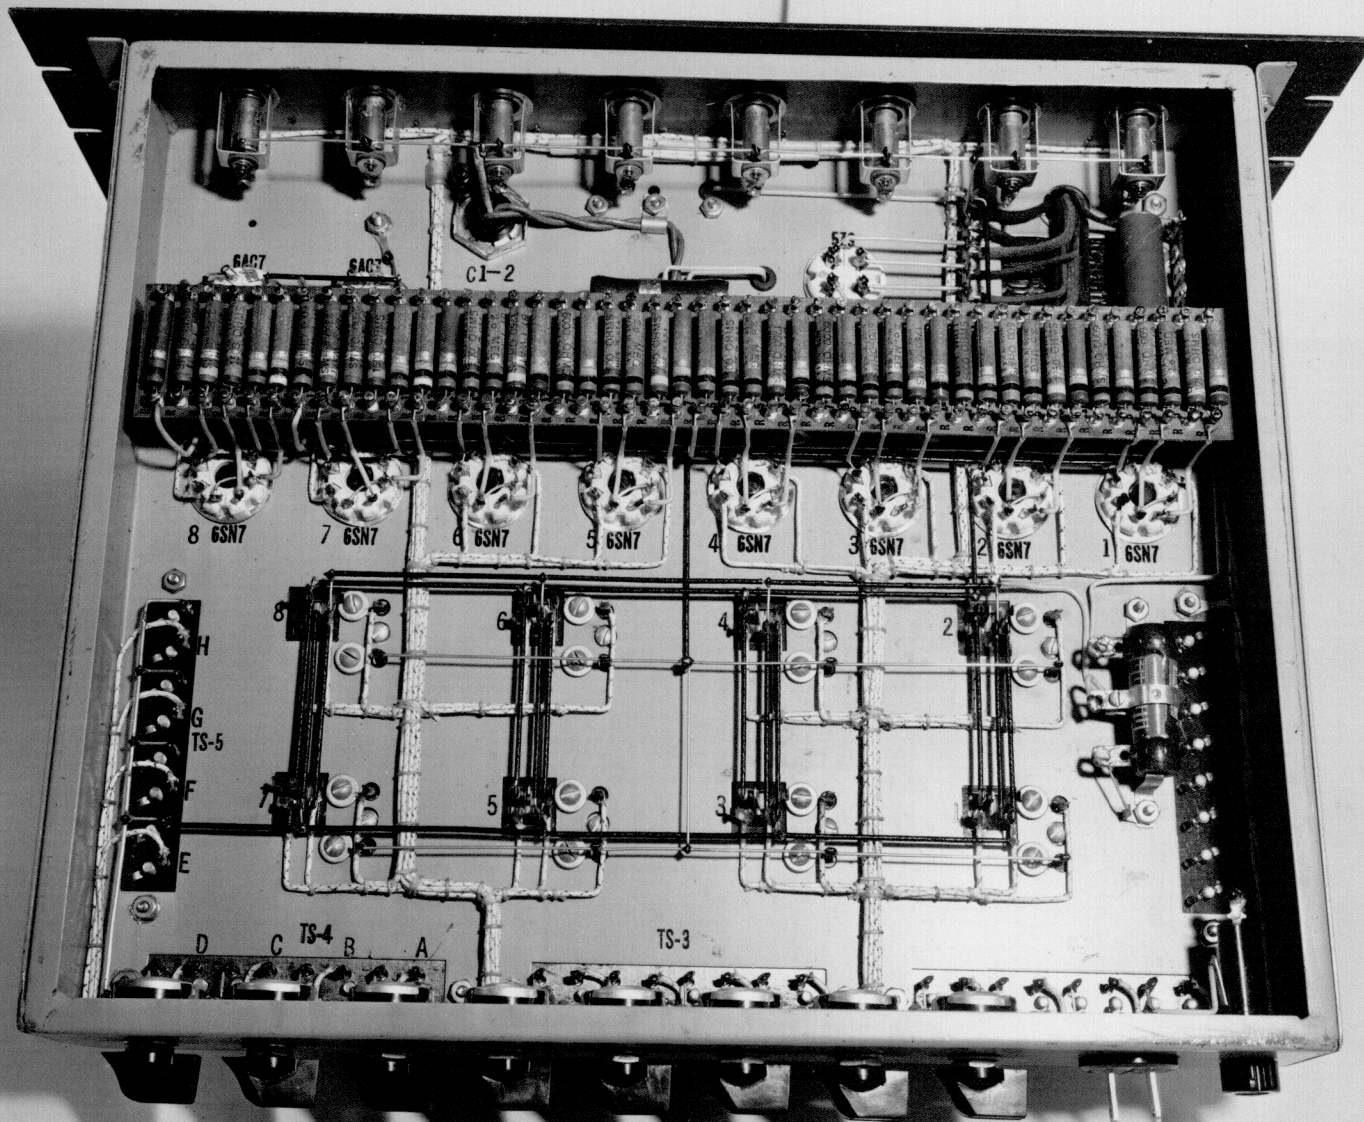

2500-45 Puget Sound Navy Yard 15 May 1945
Photograph (Q) Remote COD Amplifier, PSNY Model 145,
Front View.