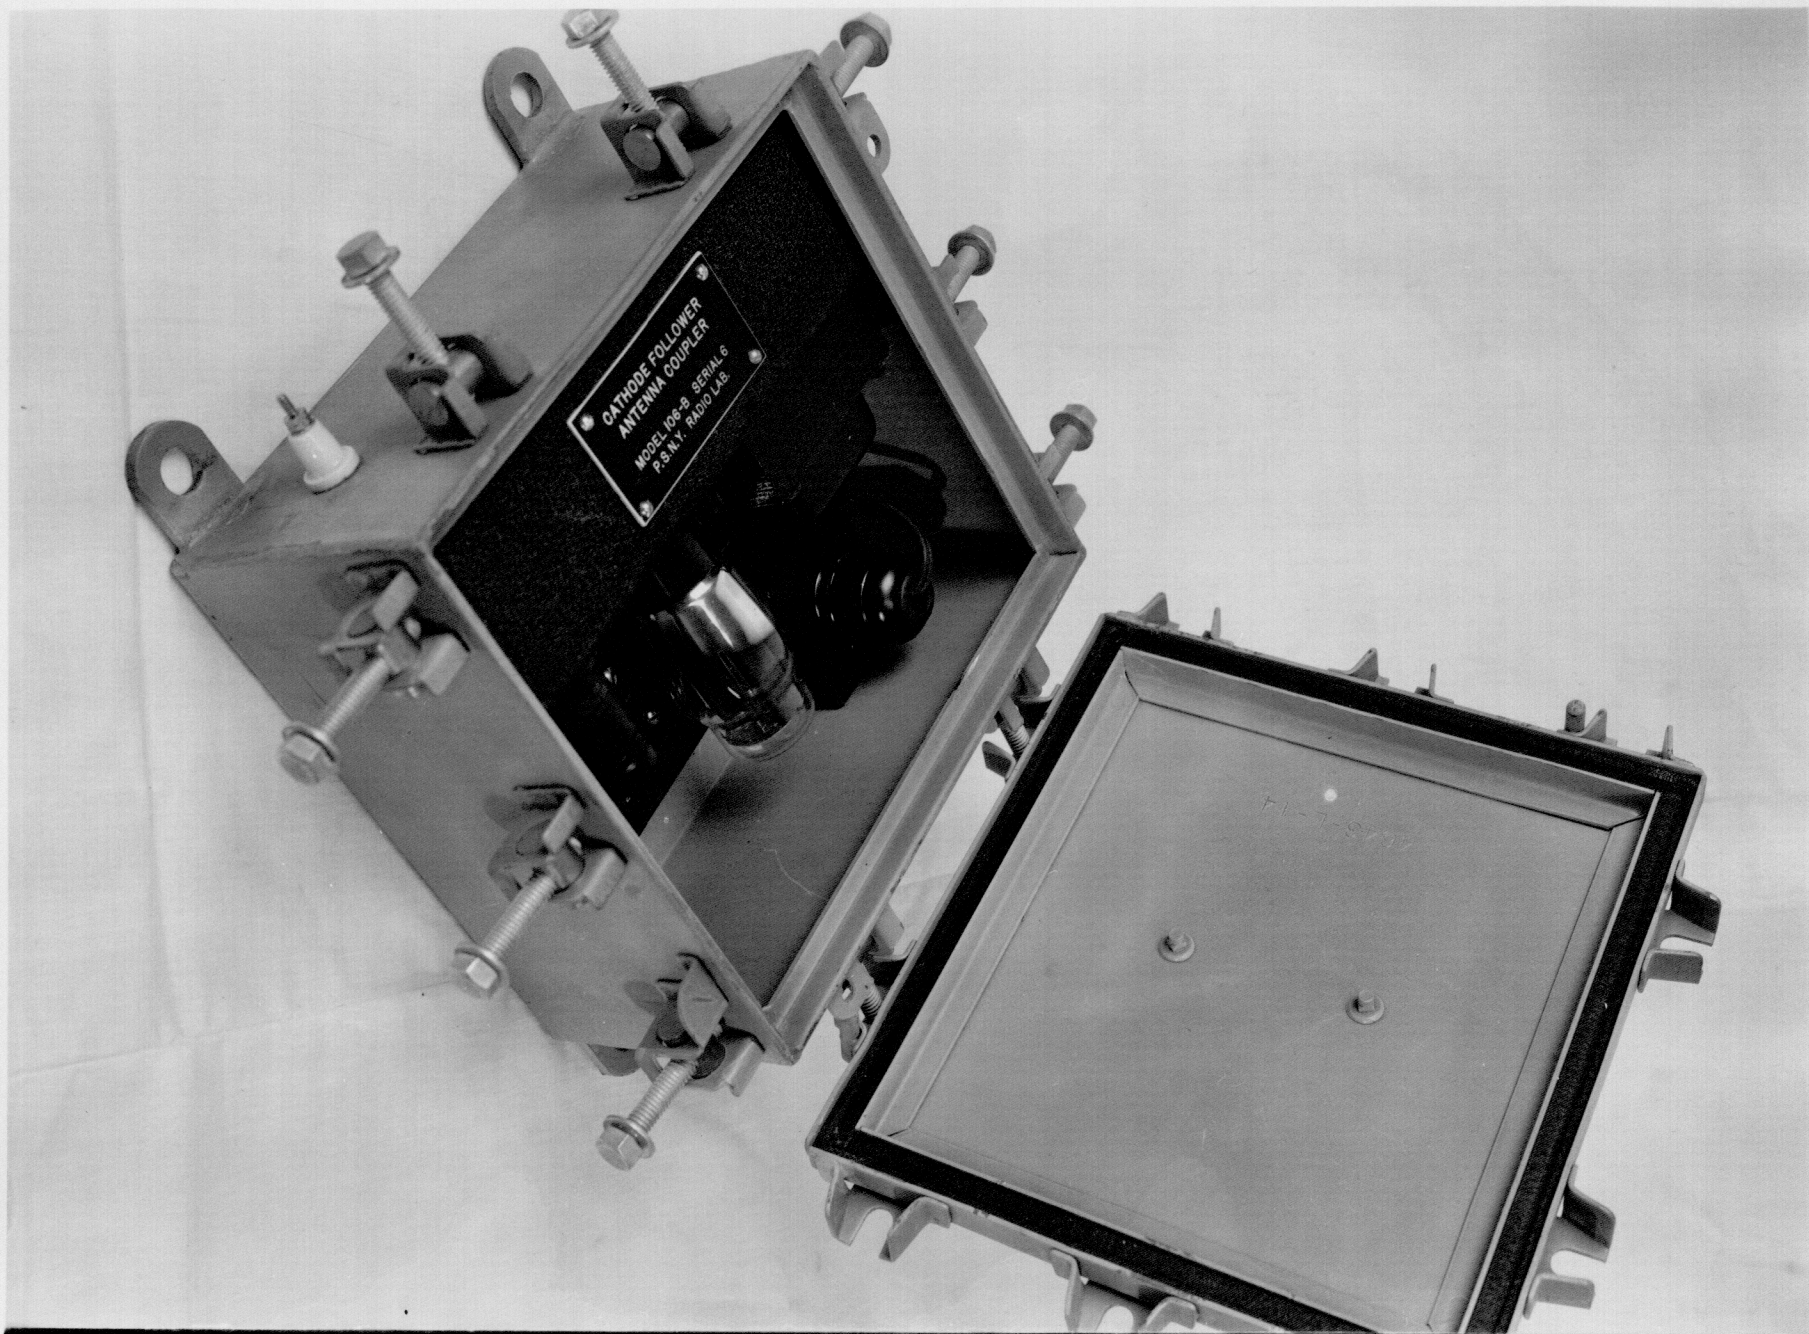

2503-45 Puget Sound Navy Yard 15 May 1945
Photograph (U) Preamplifier and Compressor,
Bottom View.

2504-45 Puget Sound Navy Yard 15 May 1945
Photograph (V) Cathode Follower, Model 106B.