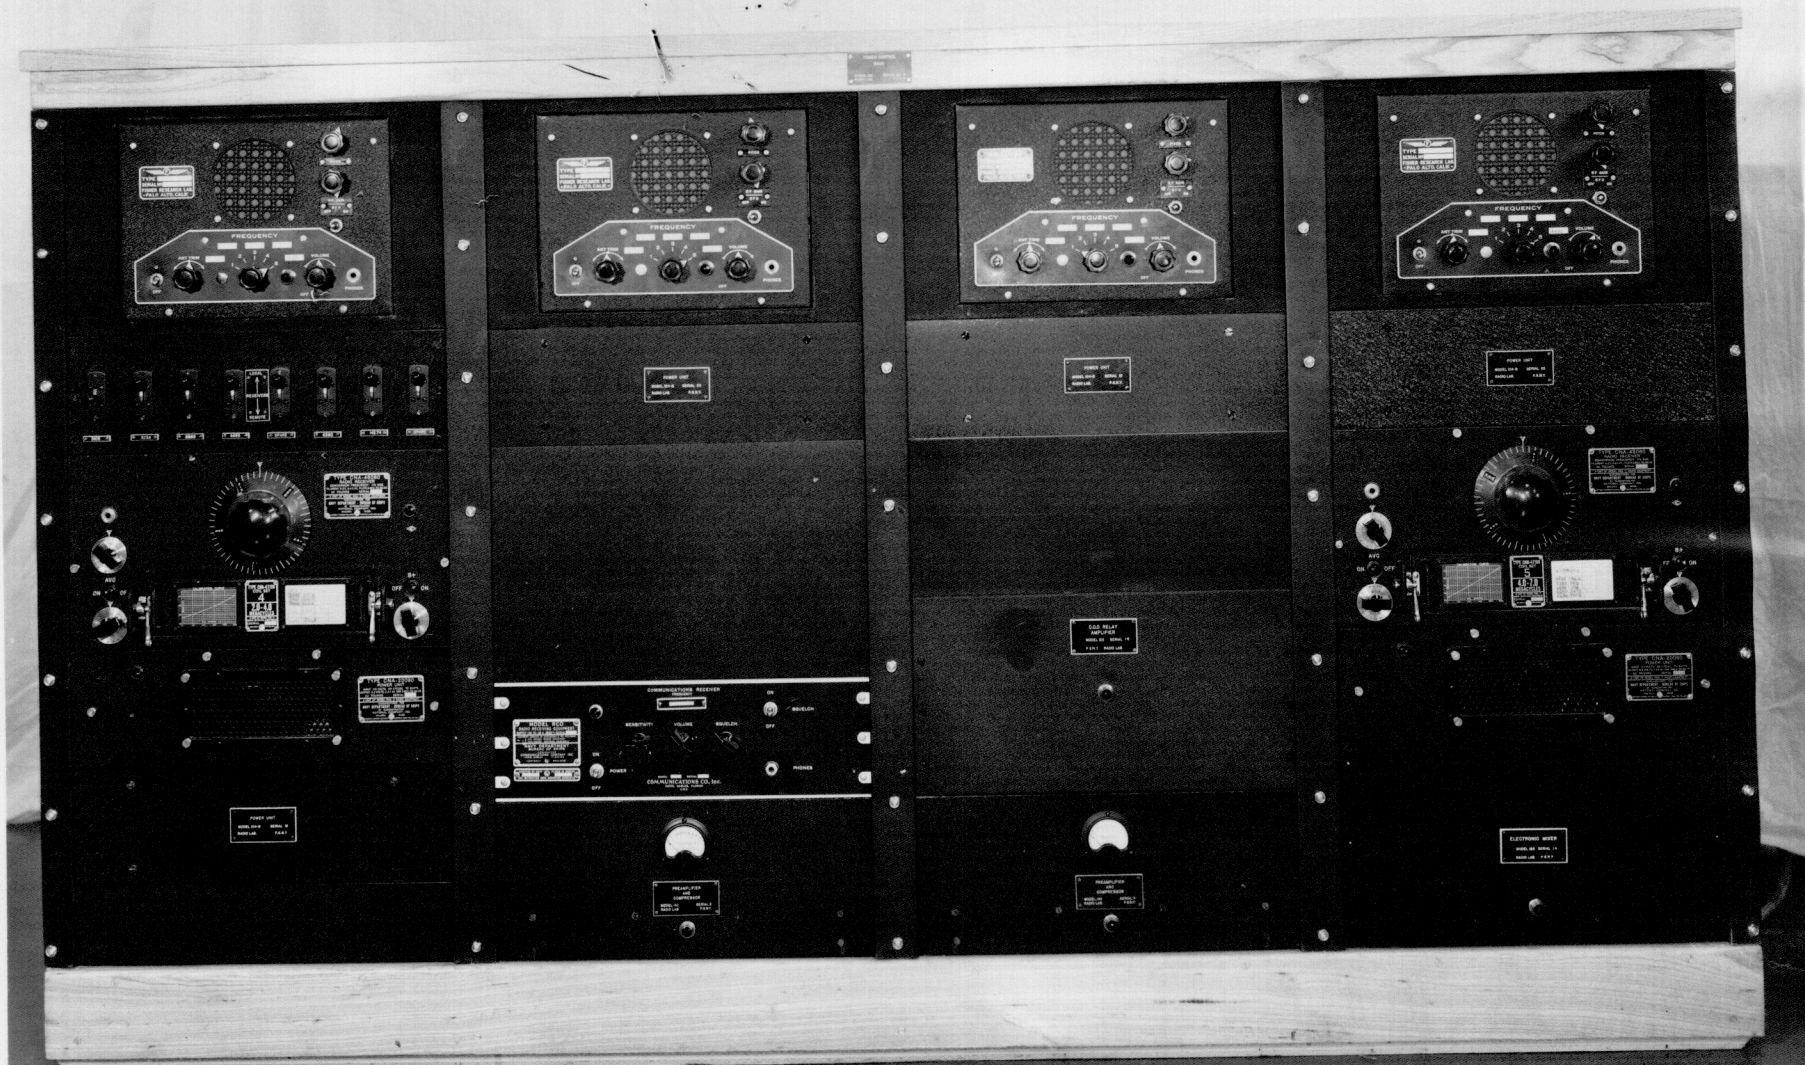

2505-45 Puget Sound Navy Yard 15 May 1945
Photograph (A) Typical Control Desk Installation.

2486-45 Puget Sound Navy Yard 15 May 1945
Photograph (B) Equipment Console, Front View.

2485-45 Puget Sound Navy Yard 15 May 1945
Photograph (C) Equipment Console, Back View.