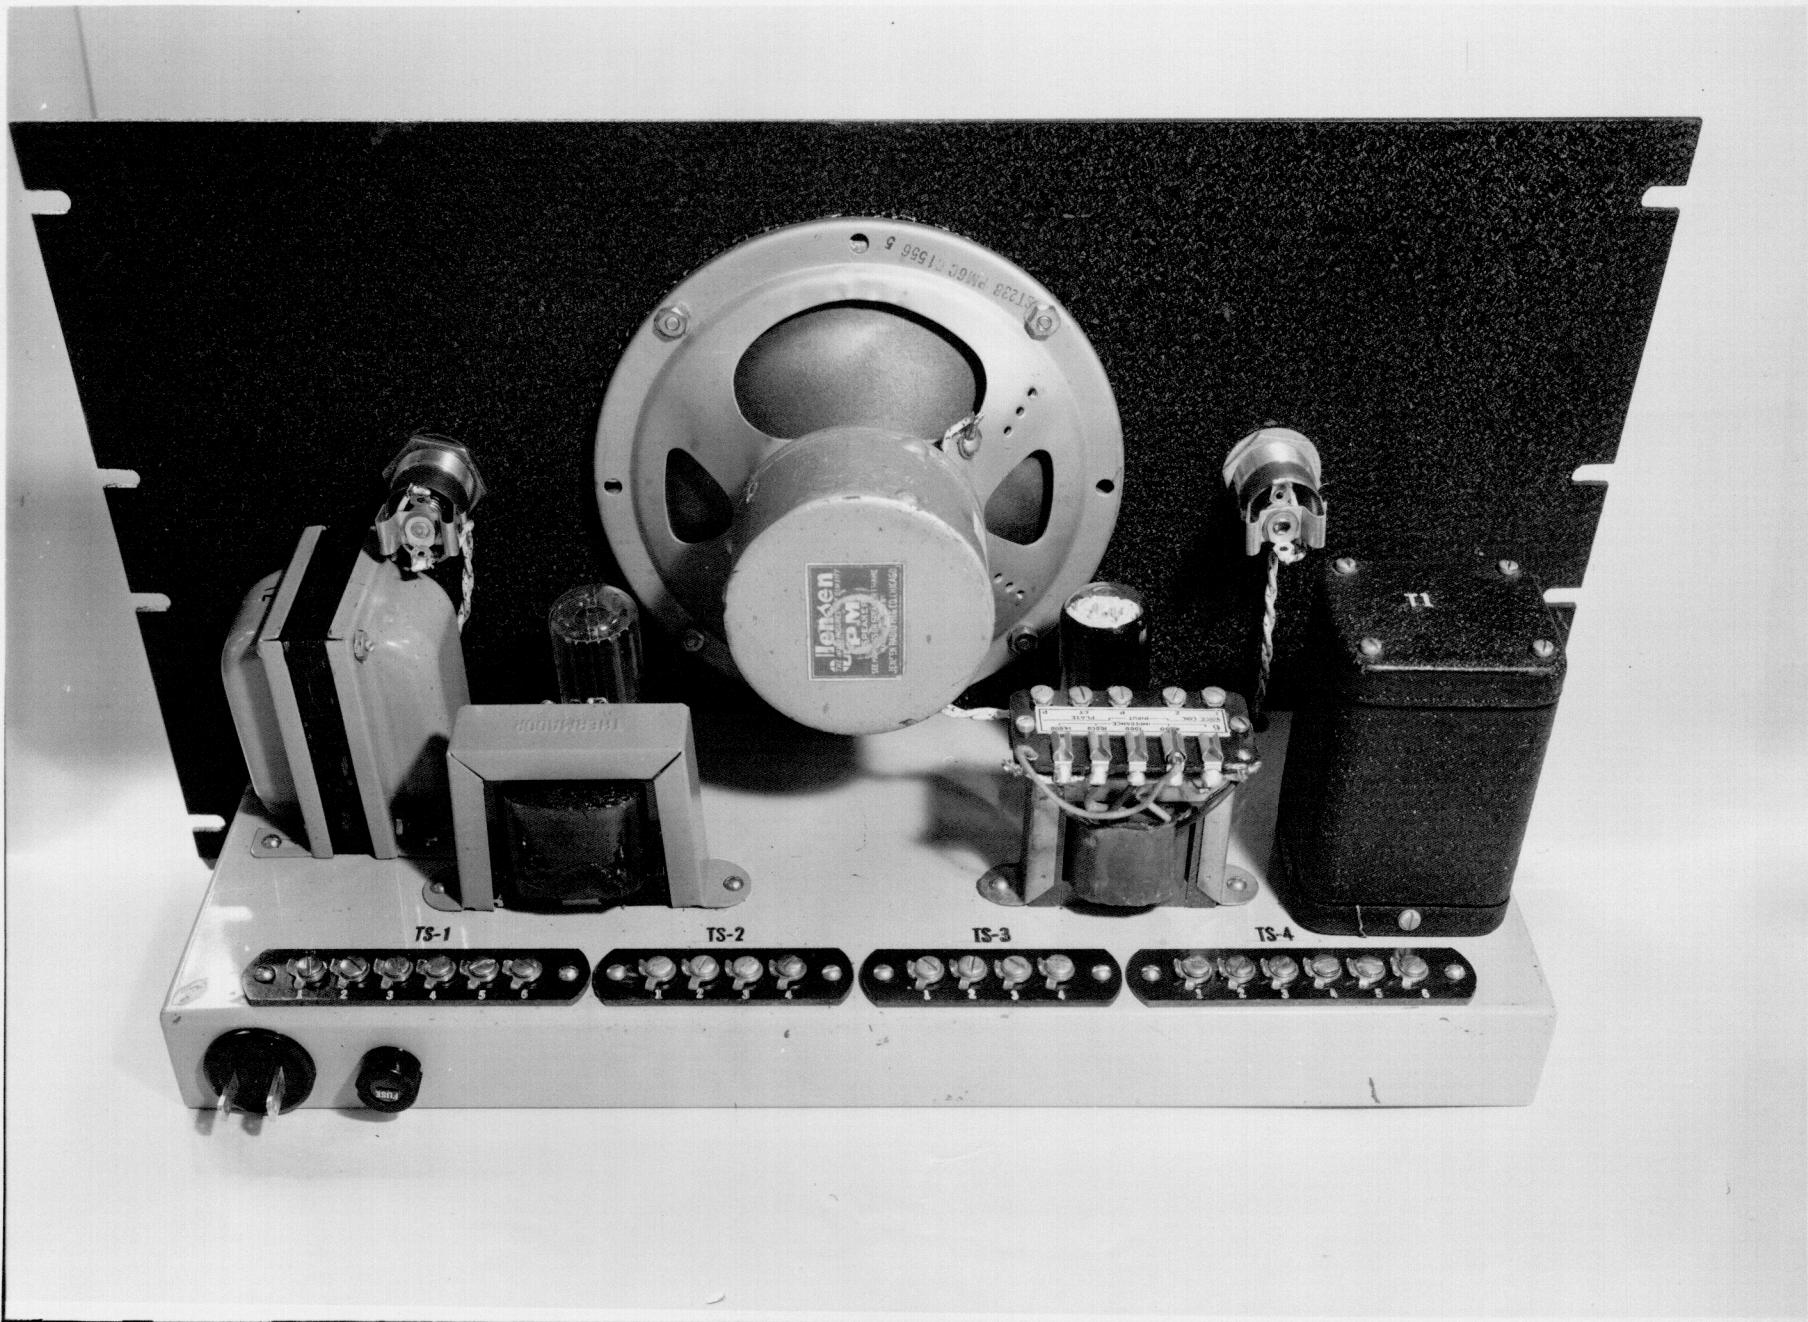

2490-45 Puget Sound Navy Yard 15 May 1945
Photograph (G) Crash Panel, PSNY Model 131,
Front View.

2491-45 Puget Sound Navy Yard 15 May 1945
Photograph (H) Crash Panel, Back View.

2492-45 Puget Sound Navy Yard 15 May 1945
Photograph (I) Crash Panel, Bottom View.