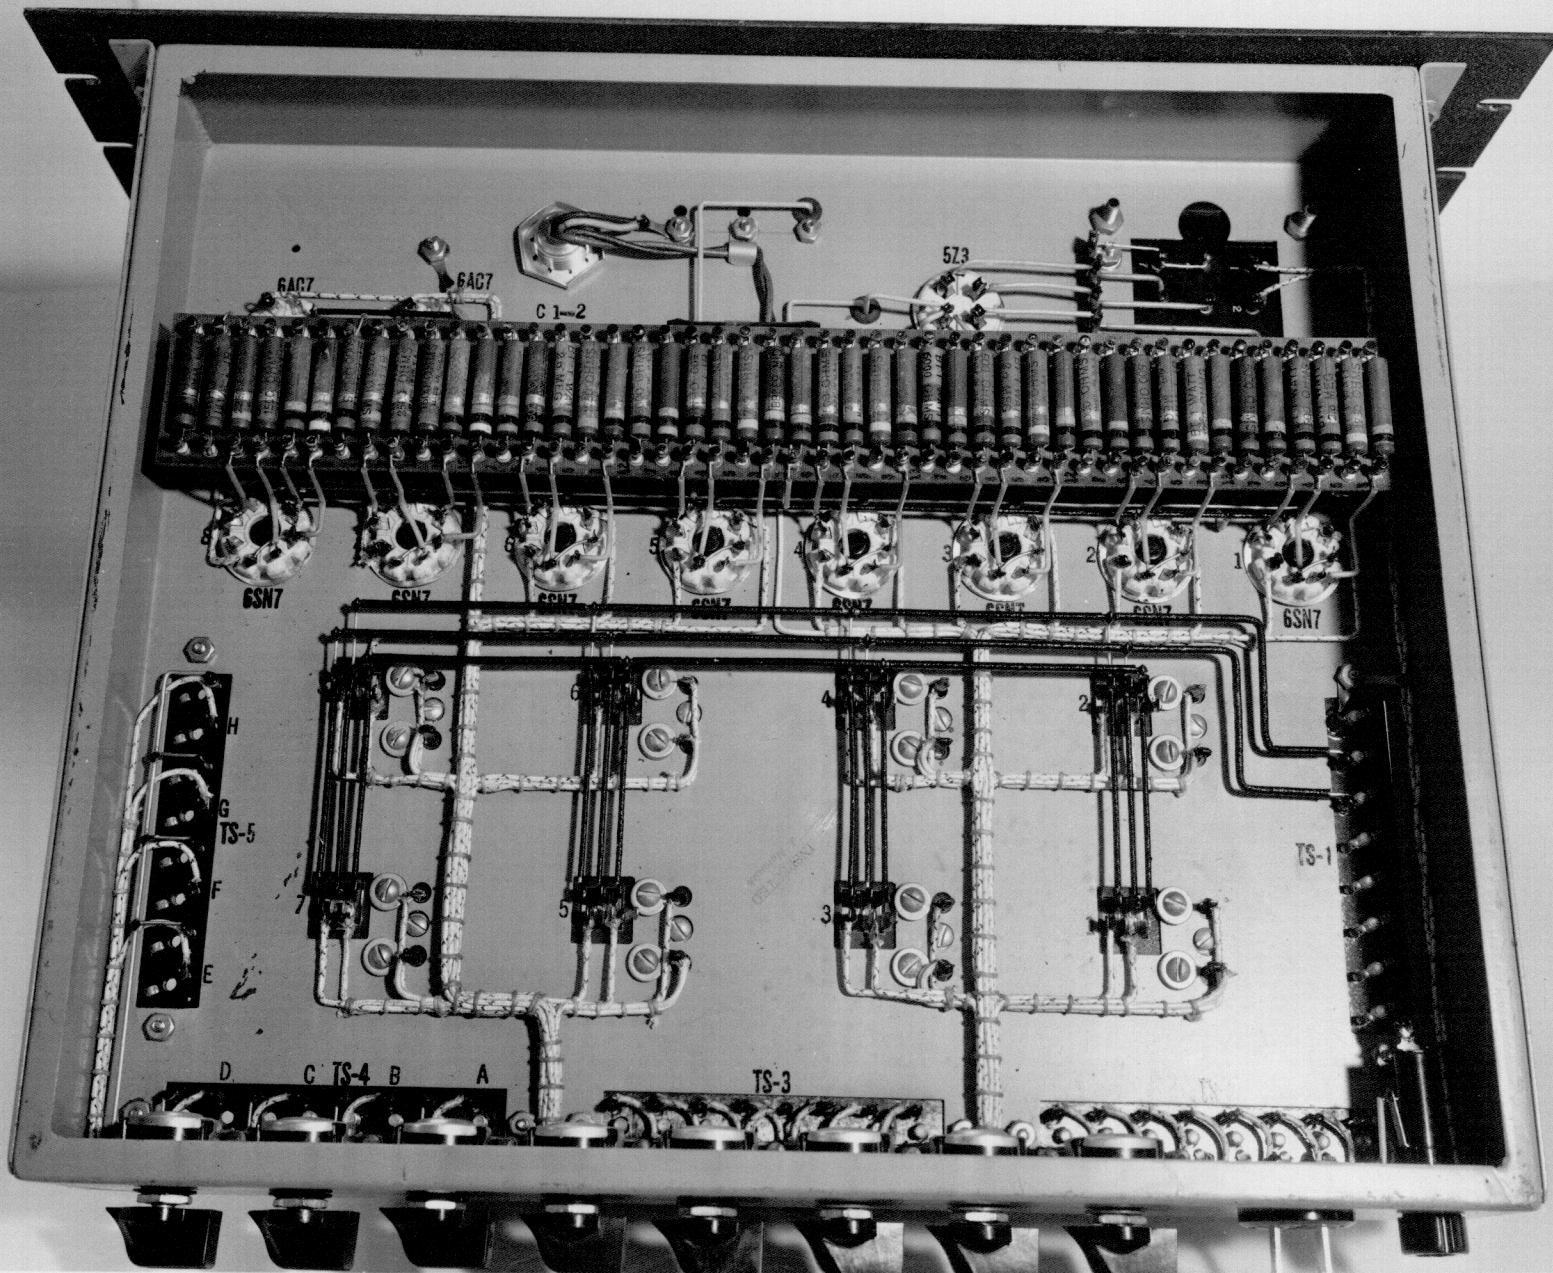

2499-45 Puget Sound Navy Yard 15 May 1945
Photograph (P) COD Relay Amplifier, Bottom View.