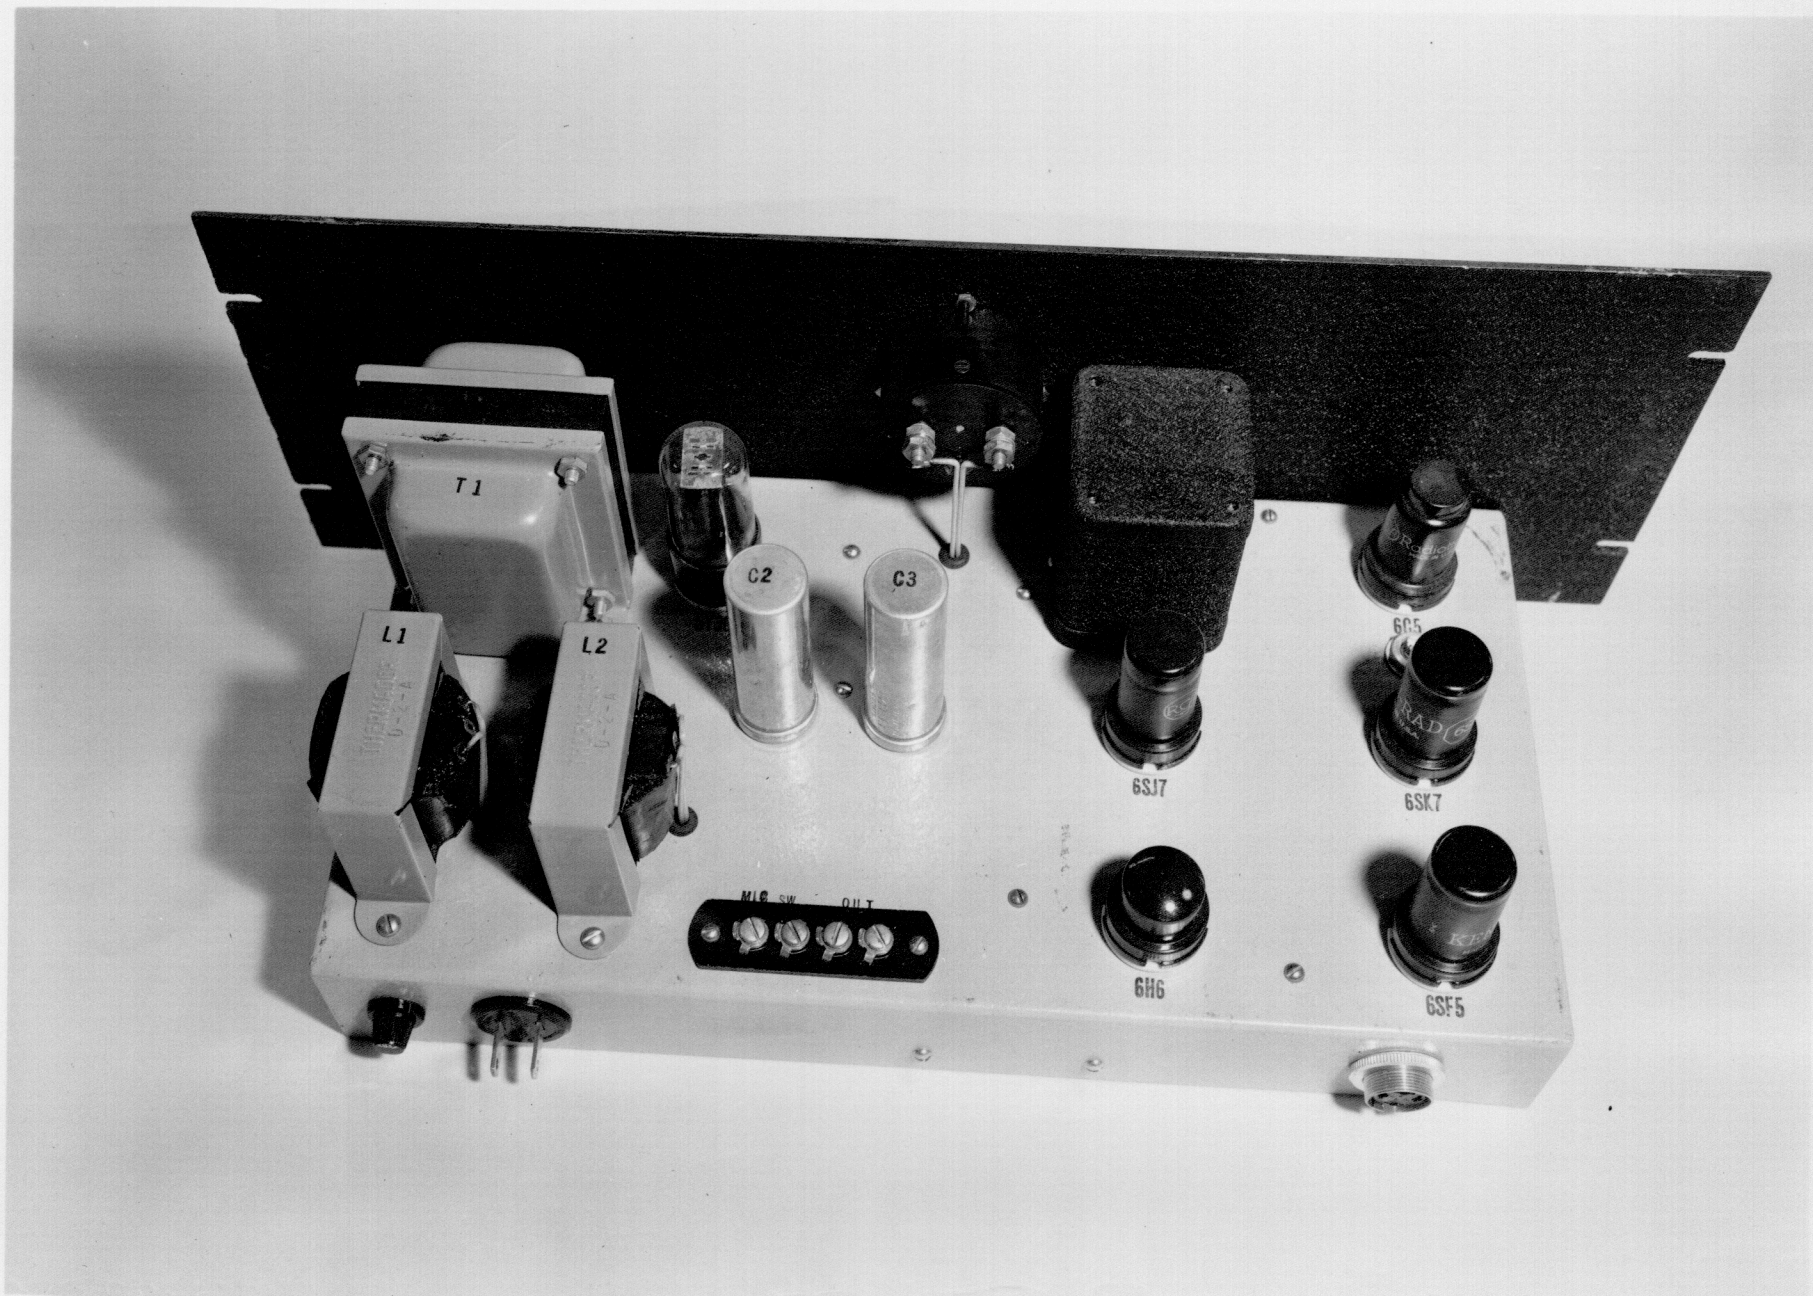

2824-45 Puget Sound Navy Yard 15 May 1945
Photograph (S) Preamplifier and Compressor, PSNY Model 142,
front view.

2502-45 Puget Sound Navy Yard 15 May 1945
Photograph (T) Preamplifier and Compressor, PSNY Model 142,
Back View.