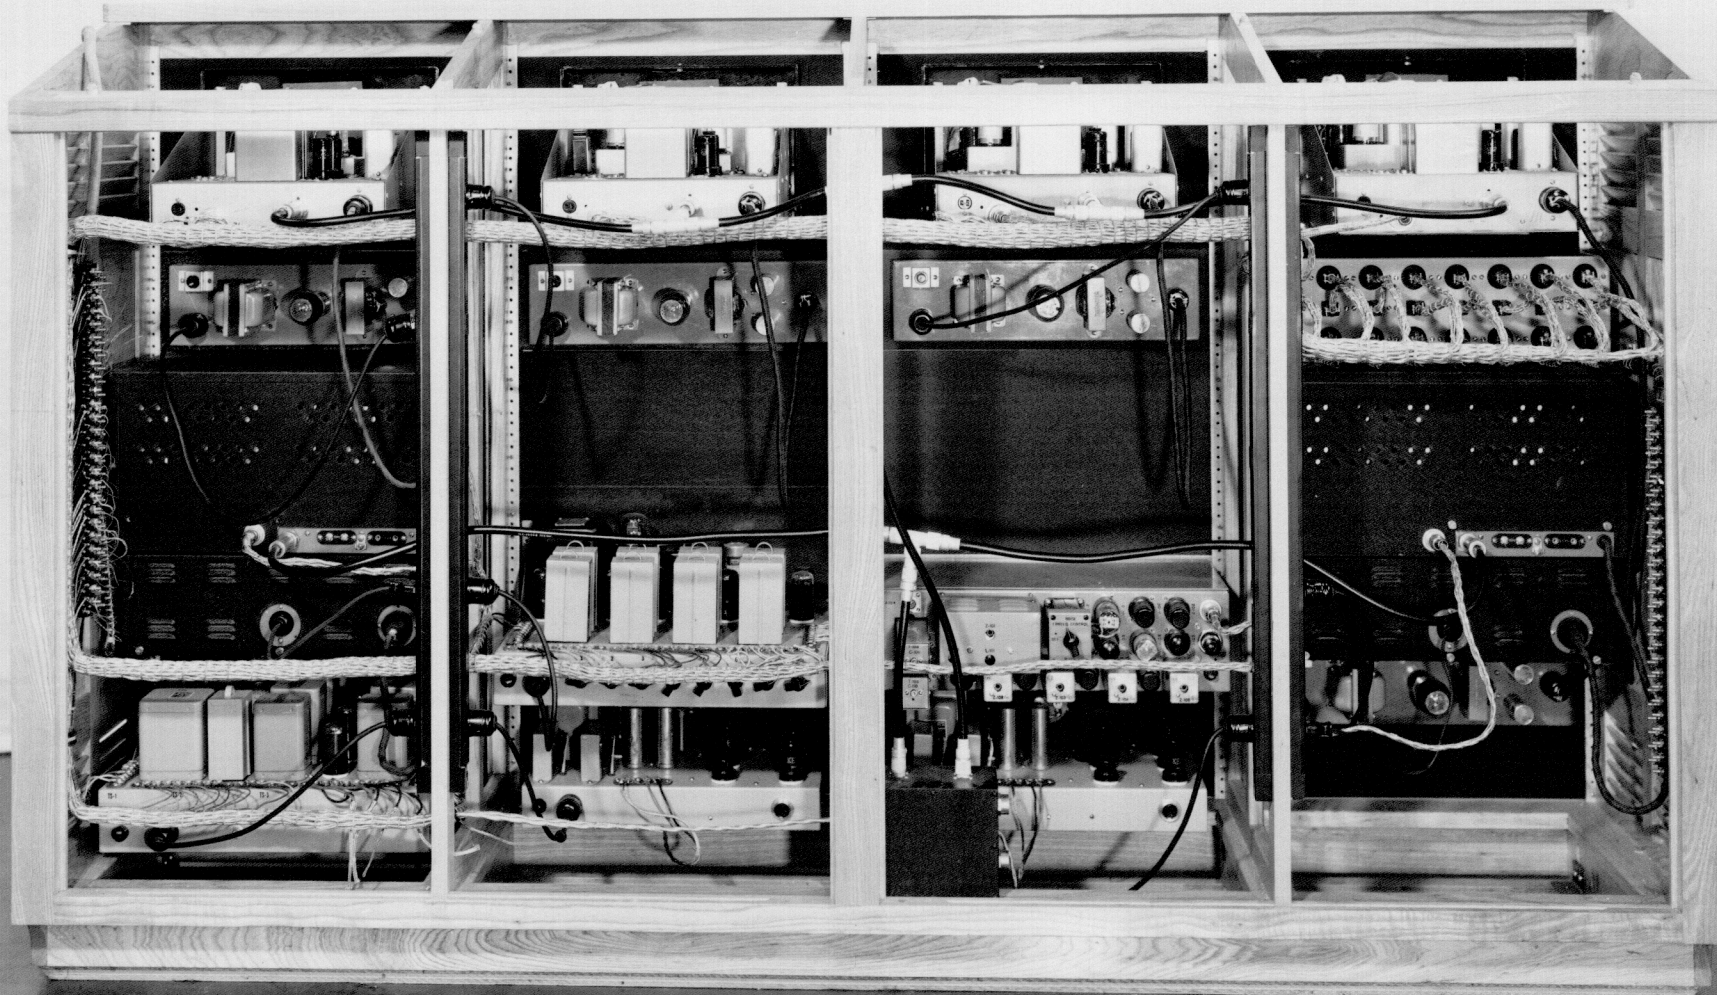

2505-45 Puget Sound Navy Yard 15 May 1945
Photograph (A) Typical Control Desk Installation.

2486-45 Puget Sound Navy Yard 15 May 1945
Photograph (B) Equipment Console, Front View.

2485-45 Puget Sound Navy Yard 15 May 1945
Photograph (C) Equipment Console, Back View.