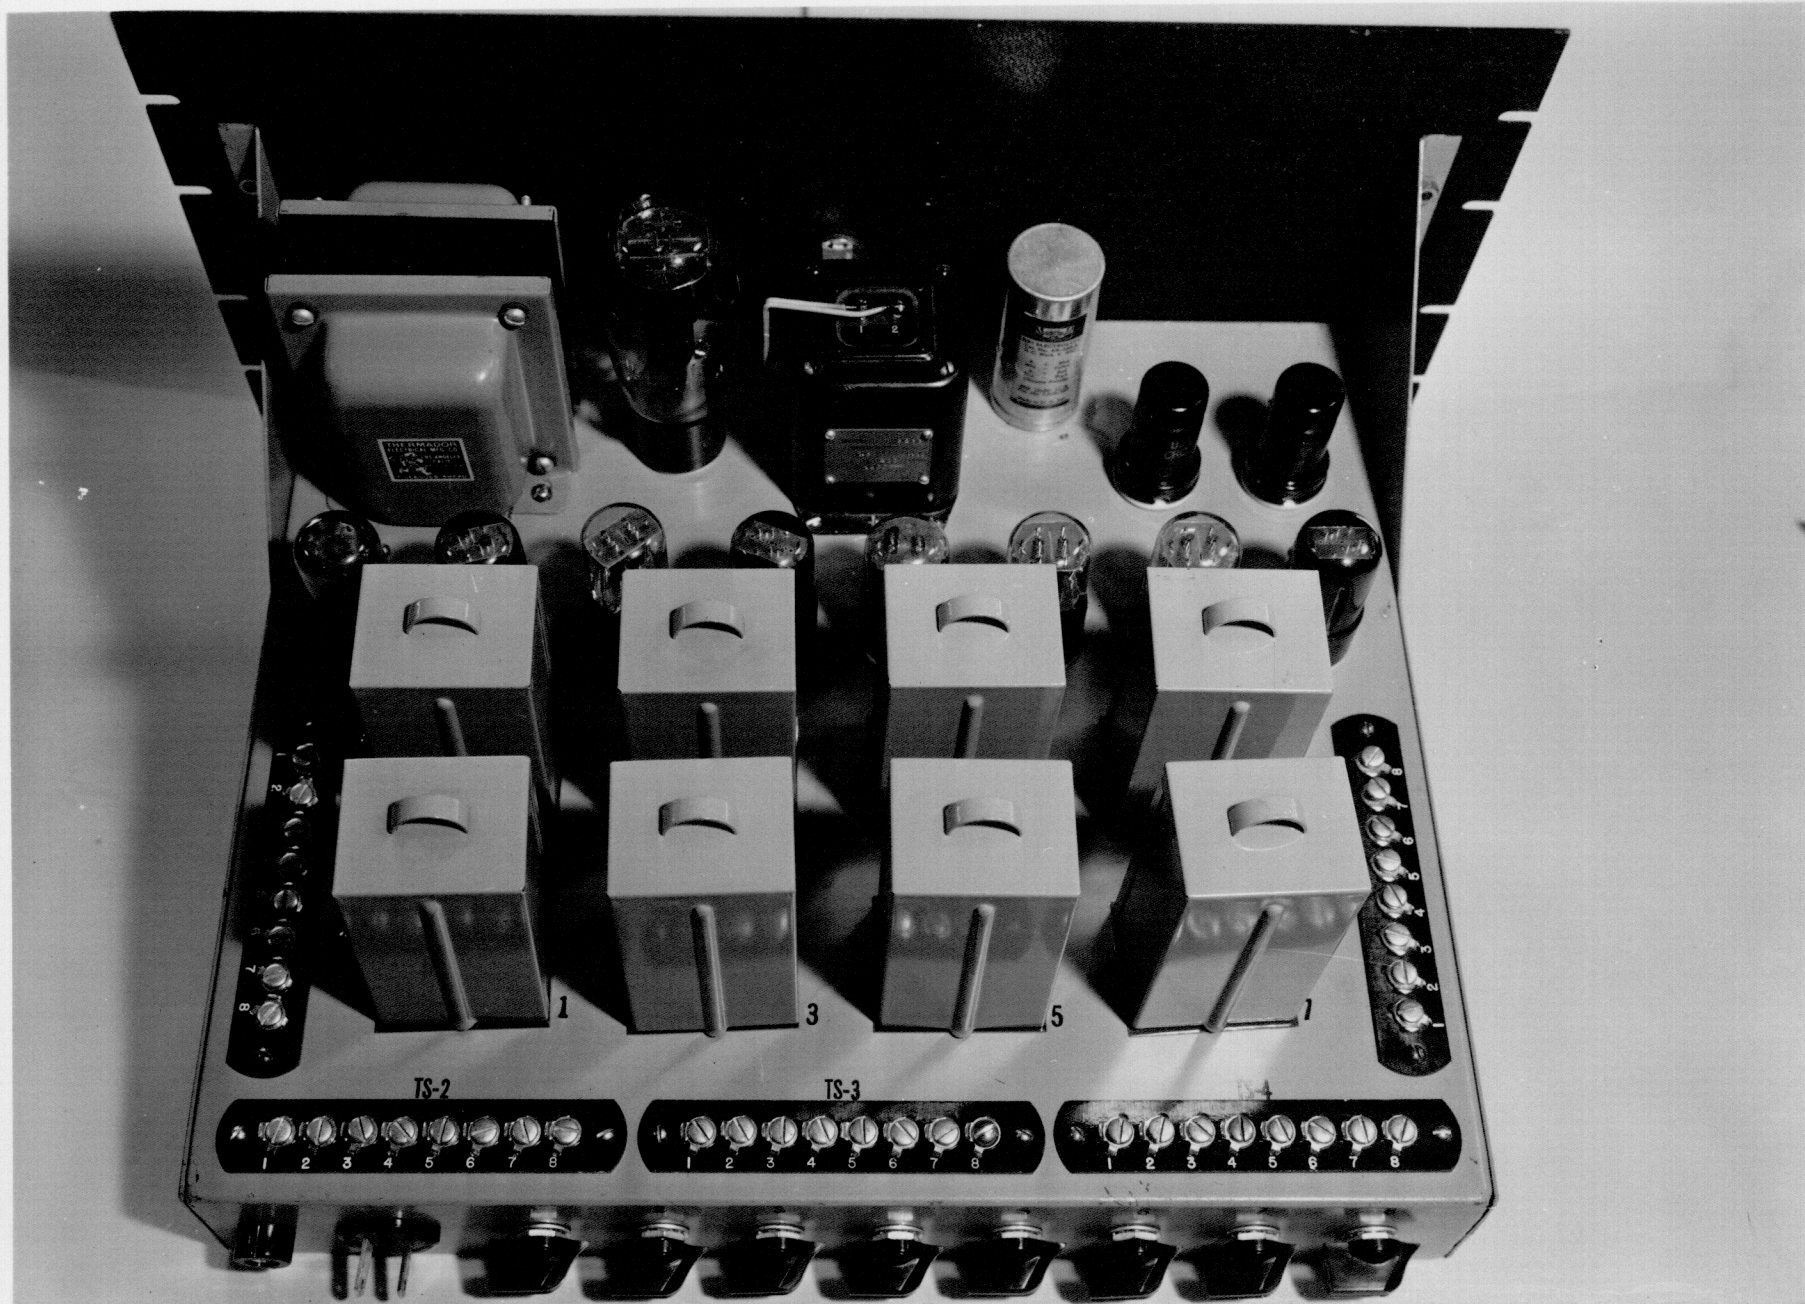

2498-45 Puget Sound Navy Yard 15 May 1945
Photograph (O) COD Relay Amplifier or COD Remote
Amplifier, Back View.