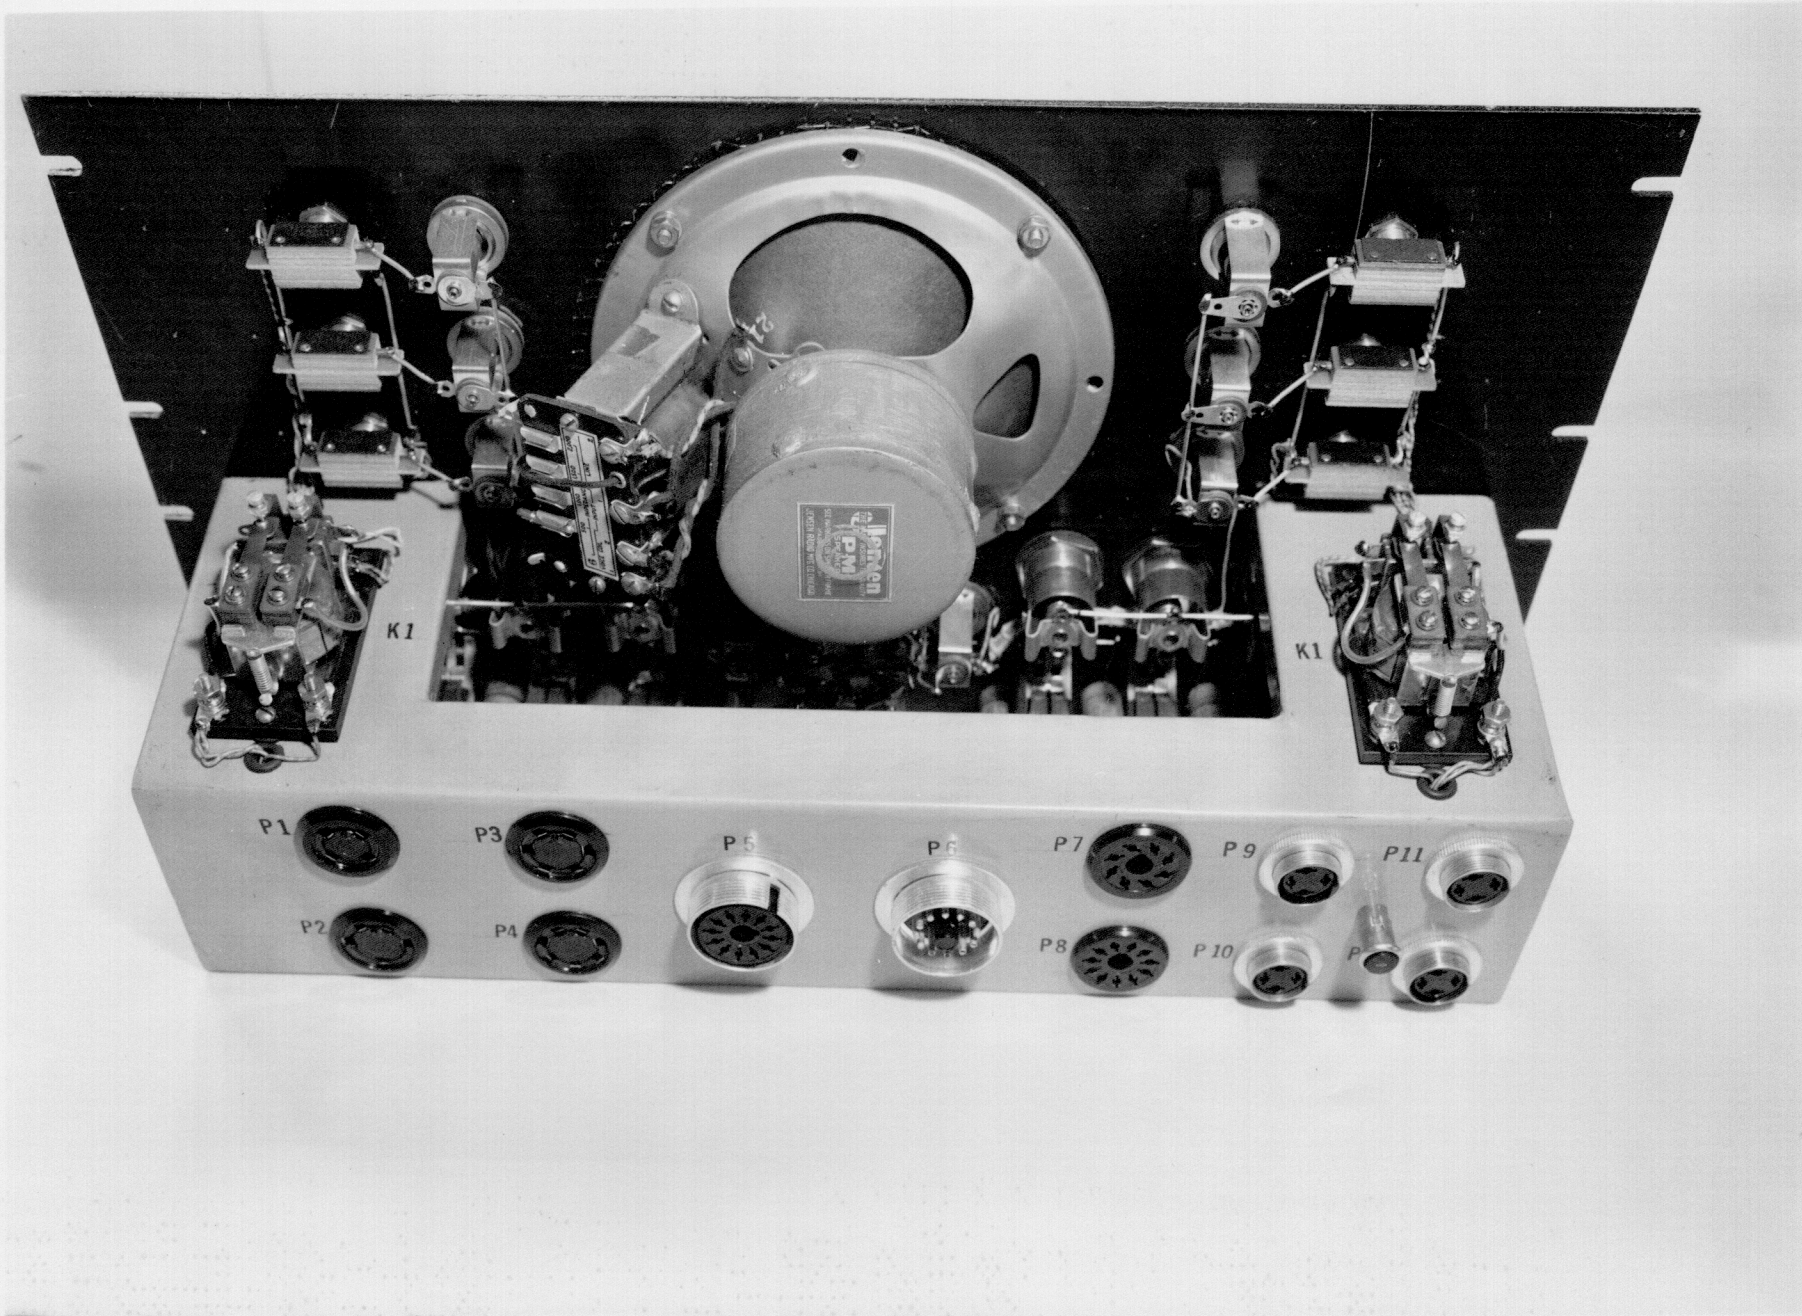

2488-45 Puget Sound Navy Yard 15 May 1945
Photograph (E) Main Control Panel, Back View.