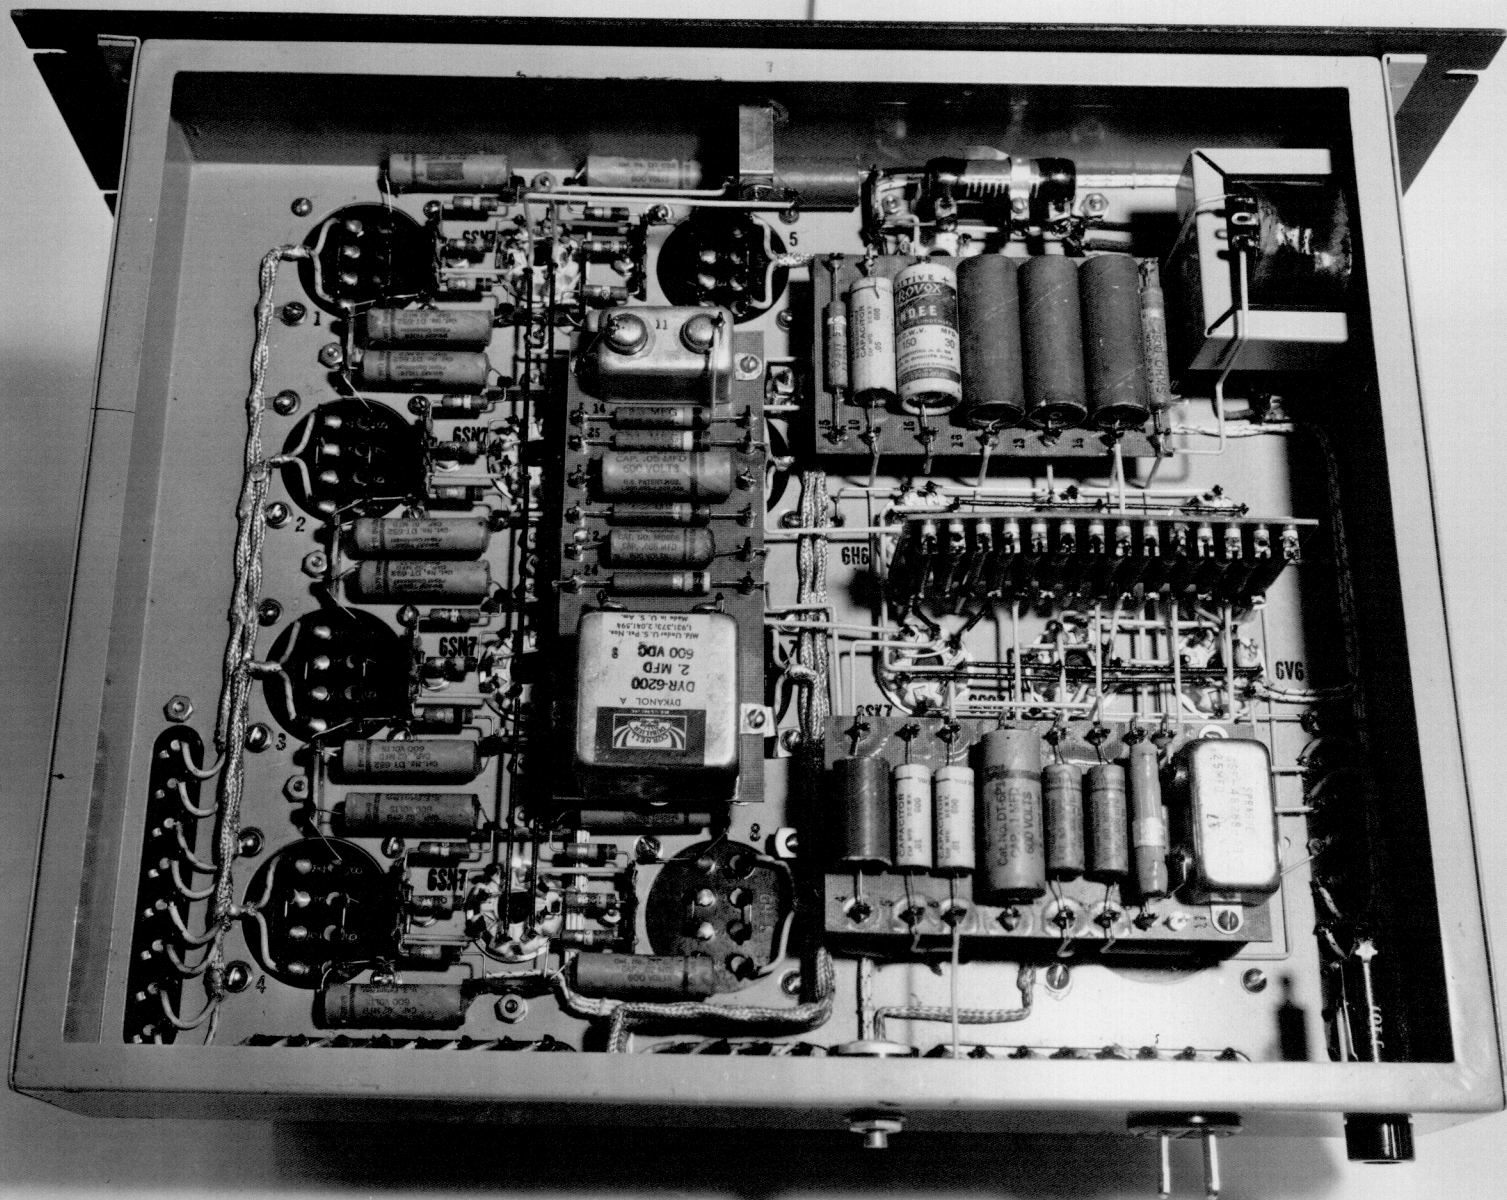

2496-45 Puget Sound Navy Yard 15 May 1945
Photograph (M) Electronic Mixer, Bottom View.