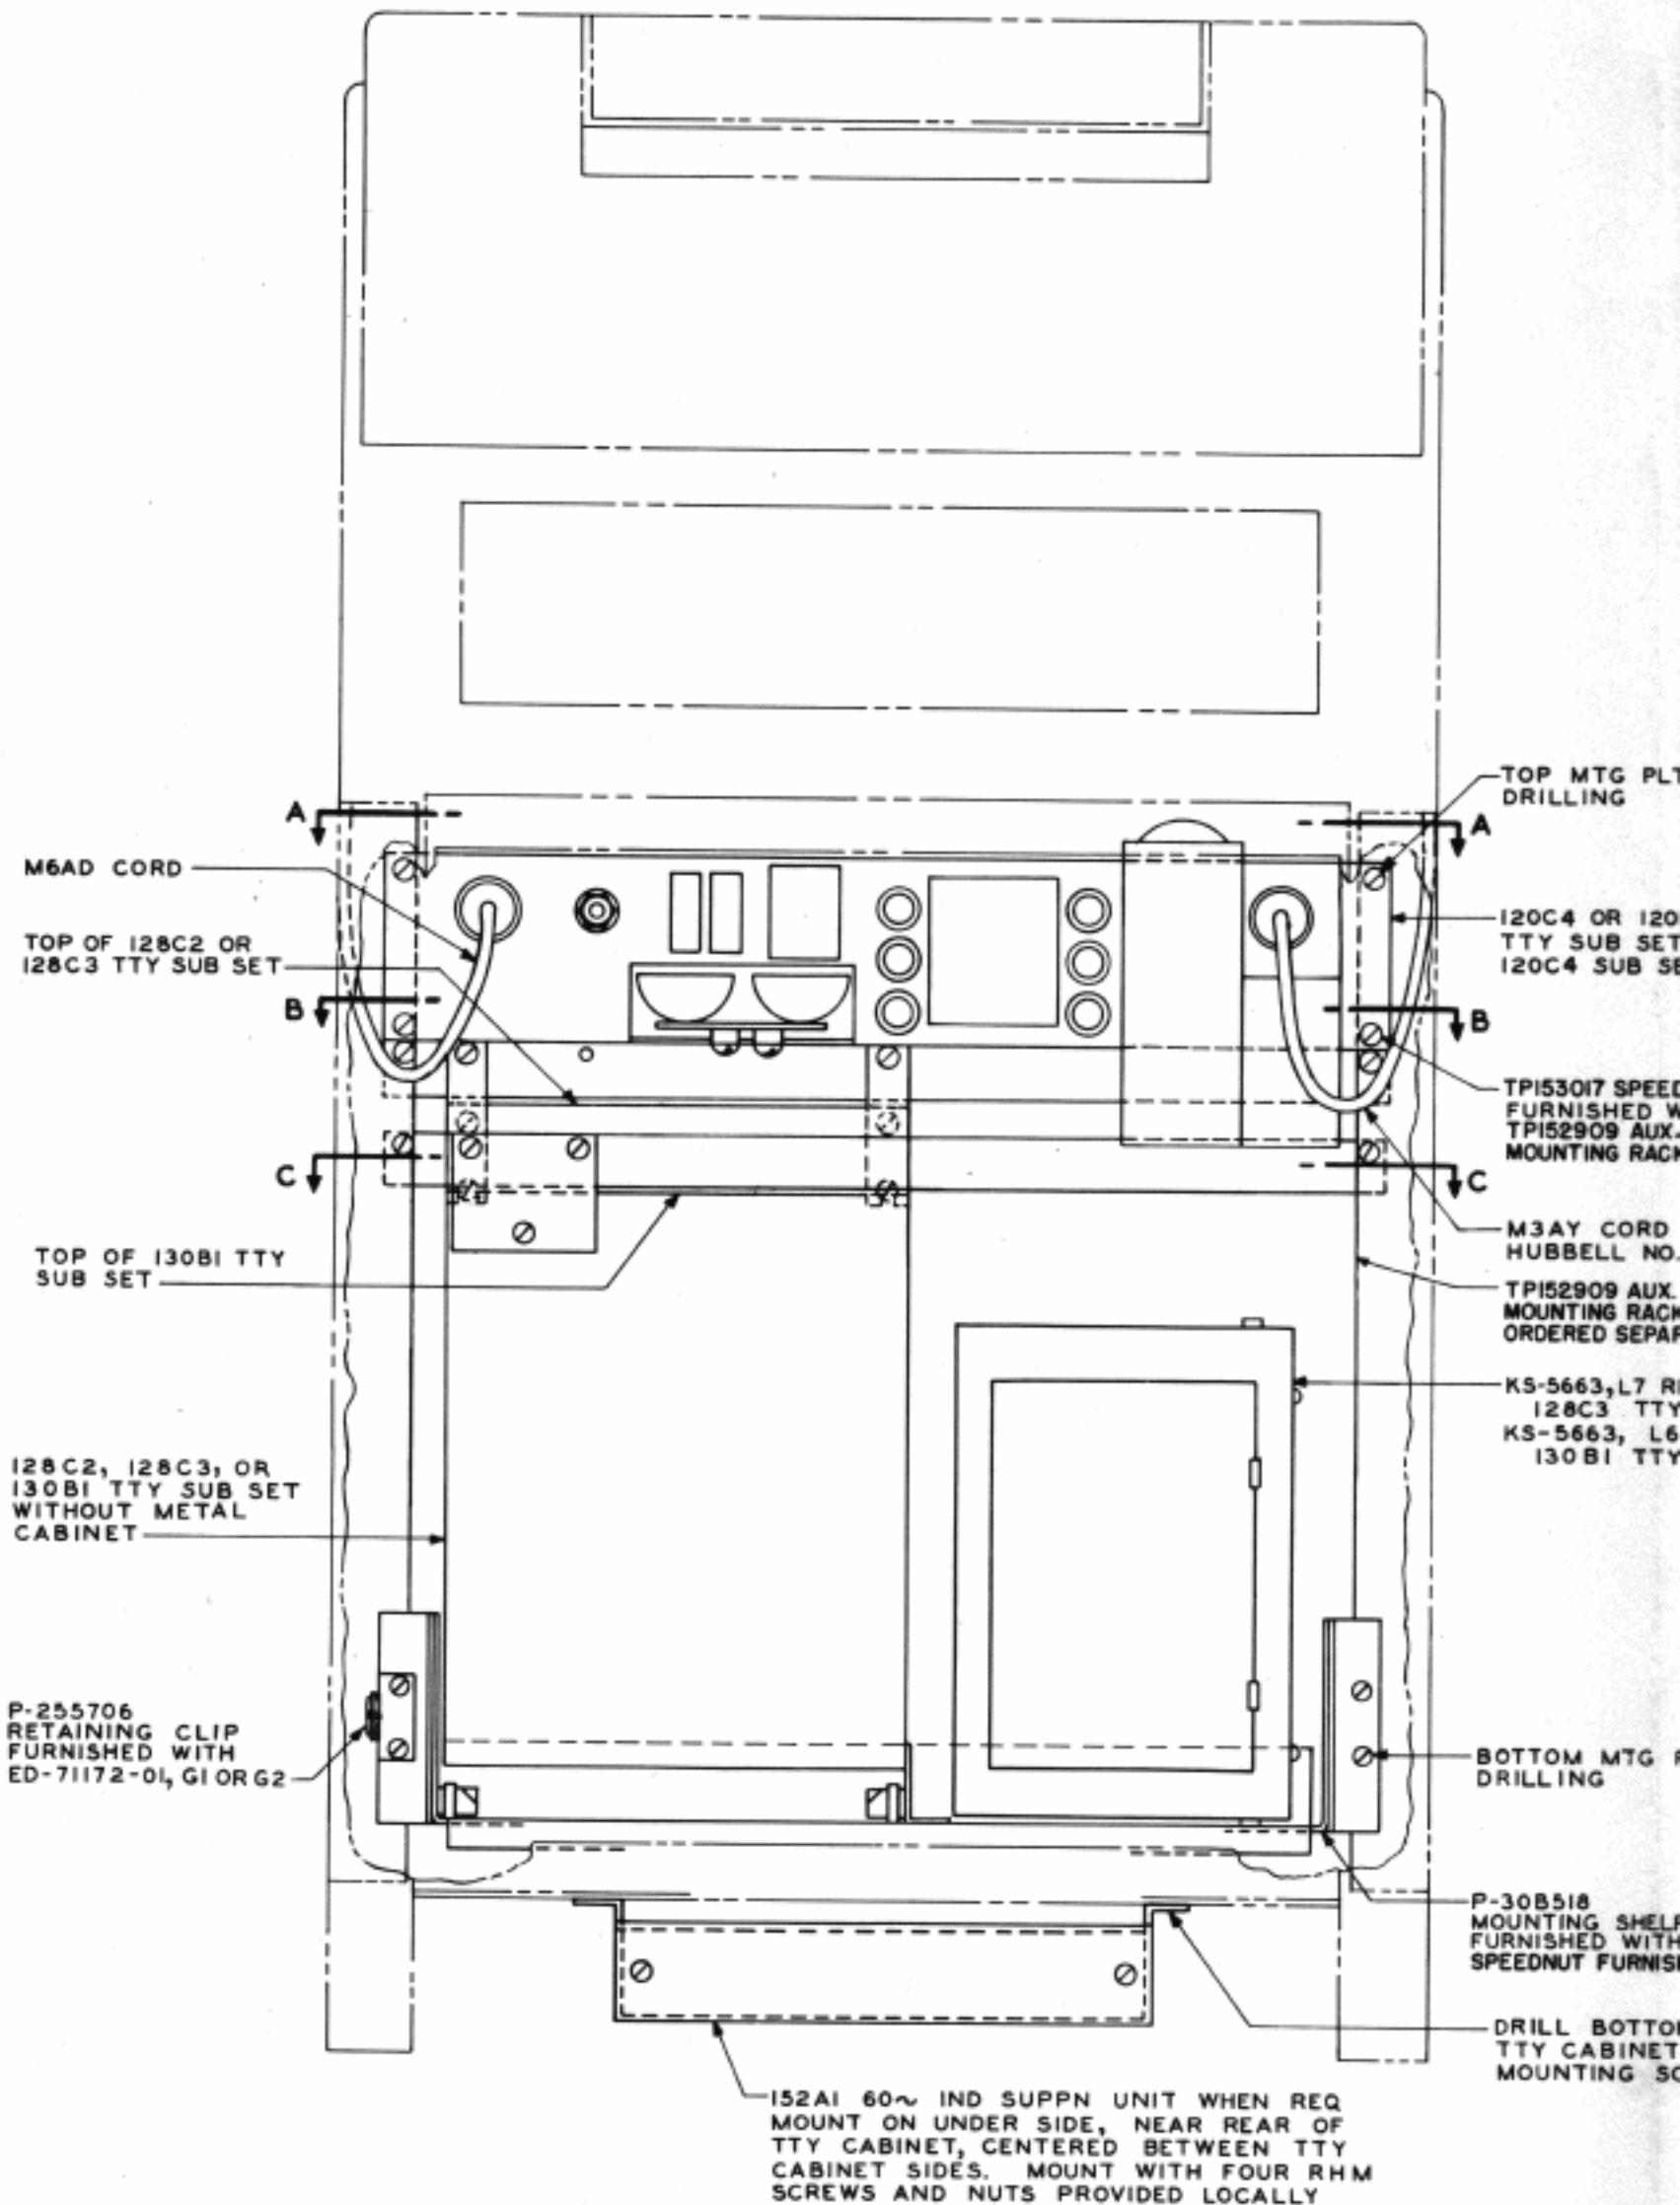

BELL SYSTEM PRACTICES
TELETYPEWRITER STATIONS

SECT A-A

G PLT
 G

R 120D2
 B SET
 SUB SET SHOWN

SPEEDNUT
 NUT WITH
 AUX. APPARATUS
 RACK

CORD WITH
 L NO. 7484 BODY
 AUX. APPARATUS
 RACK (MUST BE
 SEPARATELY).

L7 RECT FOR 128C2 OR
 TTY SUB SET OR
 L6 RECT FOR
 TTY SUB SET

MTG PLT

SHELF ASSEMBLY
 WITH ED-71172-01, G1 OR G2
 FURNISHED WITH TP 152909 RACK

OTTOM OF
 BINET FOR
 G SCREWS

MOUNTING DETAILS FOR TOP OF
 128 TYPE TTY SUB SET
 FURNISHED WITH ED-71172-01, G2

SECT B-B

MOUNTING DETAILS FOR TOP OF
 130BI TYPE TTY SUB SET
 FURNISHED WITH ED-71172-01, G1

SECT C-C

TTY STATION ASSEMBLY
 28B TTY CABINET
 UNATTENDED TLX STATIONS WITH
 128C2, 128C3, OR 130BI TTY SUB SET
 WITHOUT METAL CABINET