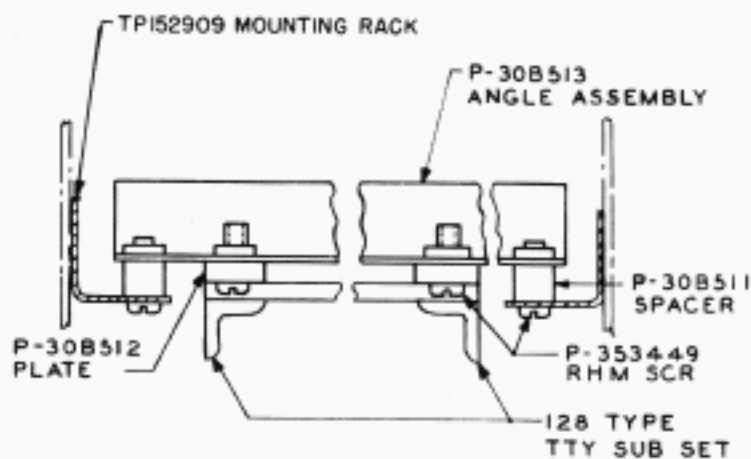

BELL SYSTEM PRACTICES
TELETYPEWRITER STATIONS

SECT A-A

G PLT
 G

R 120D2
 B SET
 SUB SET SHOWN

SPEEDNUT
 NUT WITH
 AUX. APPARATUS
 RACK

CORD WITH
 L NO. 7484 BODY
 AUX. APPARATUS
 RACK (MUST BE
 SEPARATELY).

L7 RECT FOR 128C2 OR
 TTY SUB SET OR
 L6 RECT FOR
 TTY SUB SET

MTG PLT

SHELF ASSEMBLY
 WITH ED-71172-01, G1 OR G2
 FURNISHED WITH TP 152909 RACK

OTTOM OF
 BINET FOR
 G SCREWS

MOUNTING DETAILS FOR TOP OF
 128 TYPE TTY SUB SET
 FURNISHED WITH ED-71172-01, G2

SECT B-B

MOUNTING DETAILS FOR TOP OF
 130BI TYPE TTY SUB SET
 FURNISHED WITH ED-71172-01, G1

SECT C-C

TTY STATION ASSEMBLY
 28B TTY CABINET
 UNATTENDED TLX STATIONS WITH
 128C2, 128C3, OR 130BI TTY SUB SET
 WITHOUT METAL CABINET