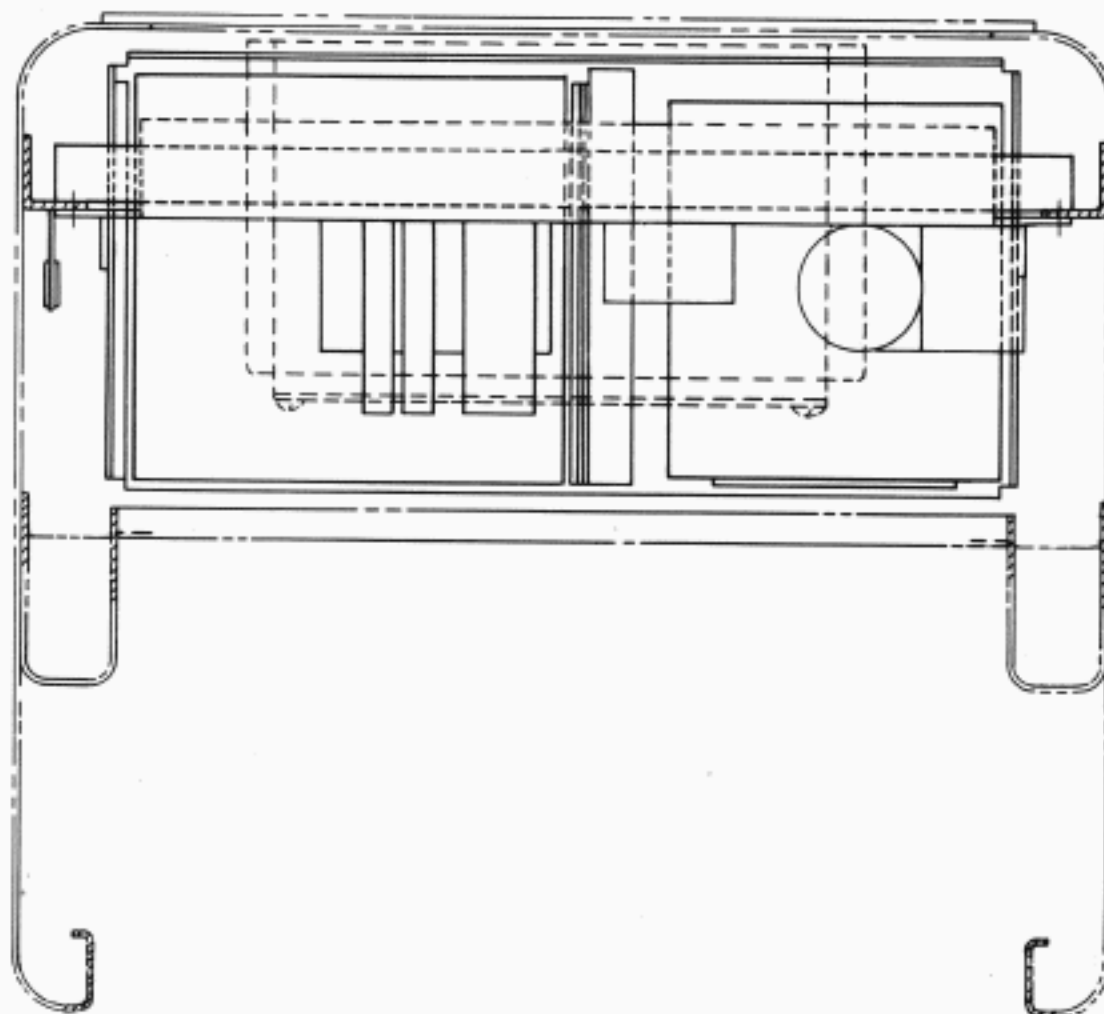

BELL SYSTEM PRACTICES
TELETYPEWRITER STATIONS

SECT A-A

G PLT
 G

R 120D2
 B SET
 SUB SET SHOWN

SPEEDNUT
 NUT WITH
 AUX. APPARATUS
 RACK

CORD WITH
 L NO. 7484 BODY
 AUX. APPARATUS
 RACK (MUST BE
 SEPARATELY).

L7 RECT FOR 128C2 OR
 TTY SUB SET OR
 L6 RECT FOR
 TTY SUB SET

MTG PLT

SHELF ASSEMBLY
 WITH ED-71172-01, G1 OR G2
 FURNISHED WITH TP 152909 RACK

OTTOM OF
 BINET FOR
 G SCREWS

MOUNTING DETAILS FOR TOP OF
 128 TYPE TTY SUB SET
 FURNISHED WITH ED-71172-01, G2

SECT B-B

MOUNTING DETAILS FOR TOP OF
 130BI TYPE TTY SUB SET
 FURNISHED WITH ED-71172-01, G1

SECT C-C

TTY STATION ASSEMBLY
 28B TTY CABINET
 UNATTENDED TLX STATIONS WITH
 128C2, 128C3, OR 130BI TTY SUB SET
 WITHOUT METAL CABINET