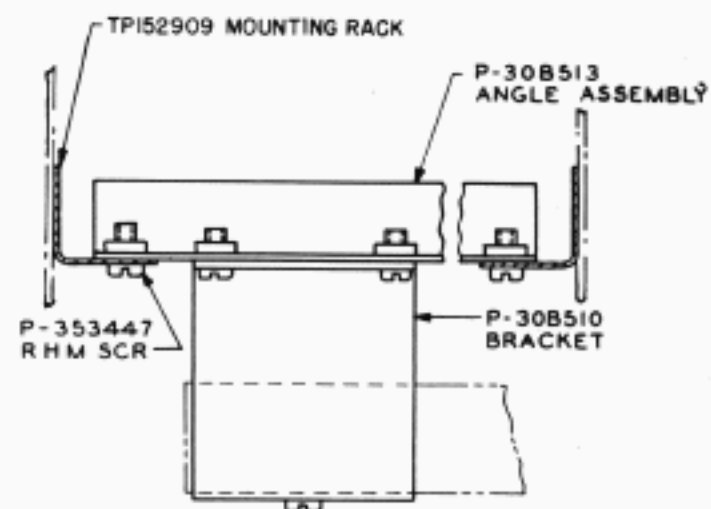

BELL SYSTEM PRACTICES
TELETYPEWRITER STATIONS

SECT A-A

G PLT
 G

R 120D2
 B SET
 SUB SET SHOWN

SPEEDNUT
 NUT WITH
 AUX. APPARATUS
 RACK

CORD WITH
 L NO. 7484 BODY
 AUX. APPARATUS
 RACK (MUST BE
 SEPARATELY).

L7 RECT FOR 128C2 OR
 TTY SUB SET OR
 L6 RECT FOR
 TTY SUB SET

MTG PLT

SHELF ASSEMBLY
 WITH ED-71172-01, G1 OR G2
 FURNISHED WITH TP 152909 RACK

OTTOM OF
 BINET FOR
 G SCREWS

MOUNTING DETAILS FOR TOP OF
 128 TYPE TTY SUB SET
 FURNISHED WITH ED-71172-01, G2

SECT B-B

MOUNTING DETAILS FOR TOP OF
 130BI TYPE TTY SUB SET
 FURNISHED WITH ED-71172-01, G1

SECT C-C

TTY STATION ASSEMBLY
 28B TTY CABINET
 UNATTENDED TLX STATIONS WITH
 128C2, 128C3, OR 130BI TTY SUB SET
 WITHOUT METAL CABINET