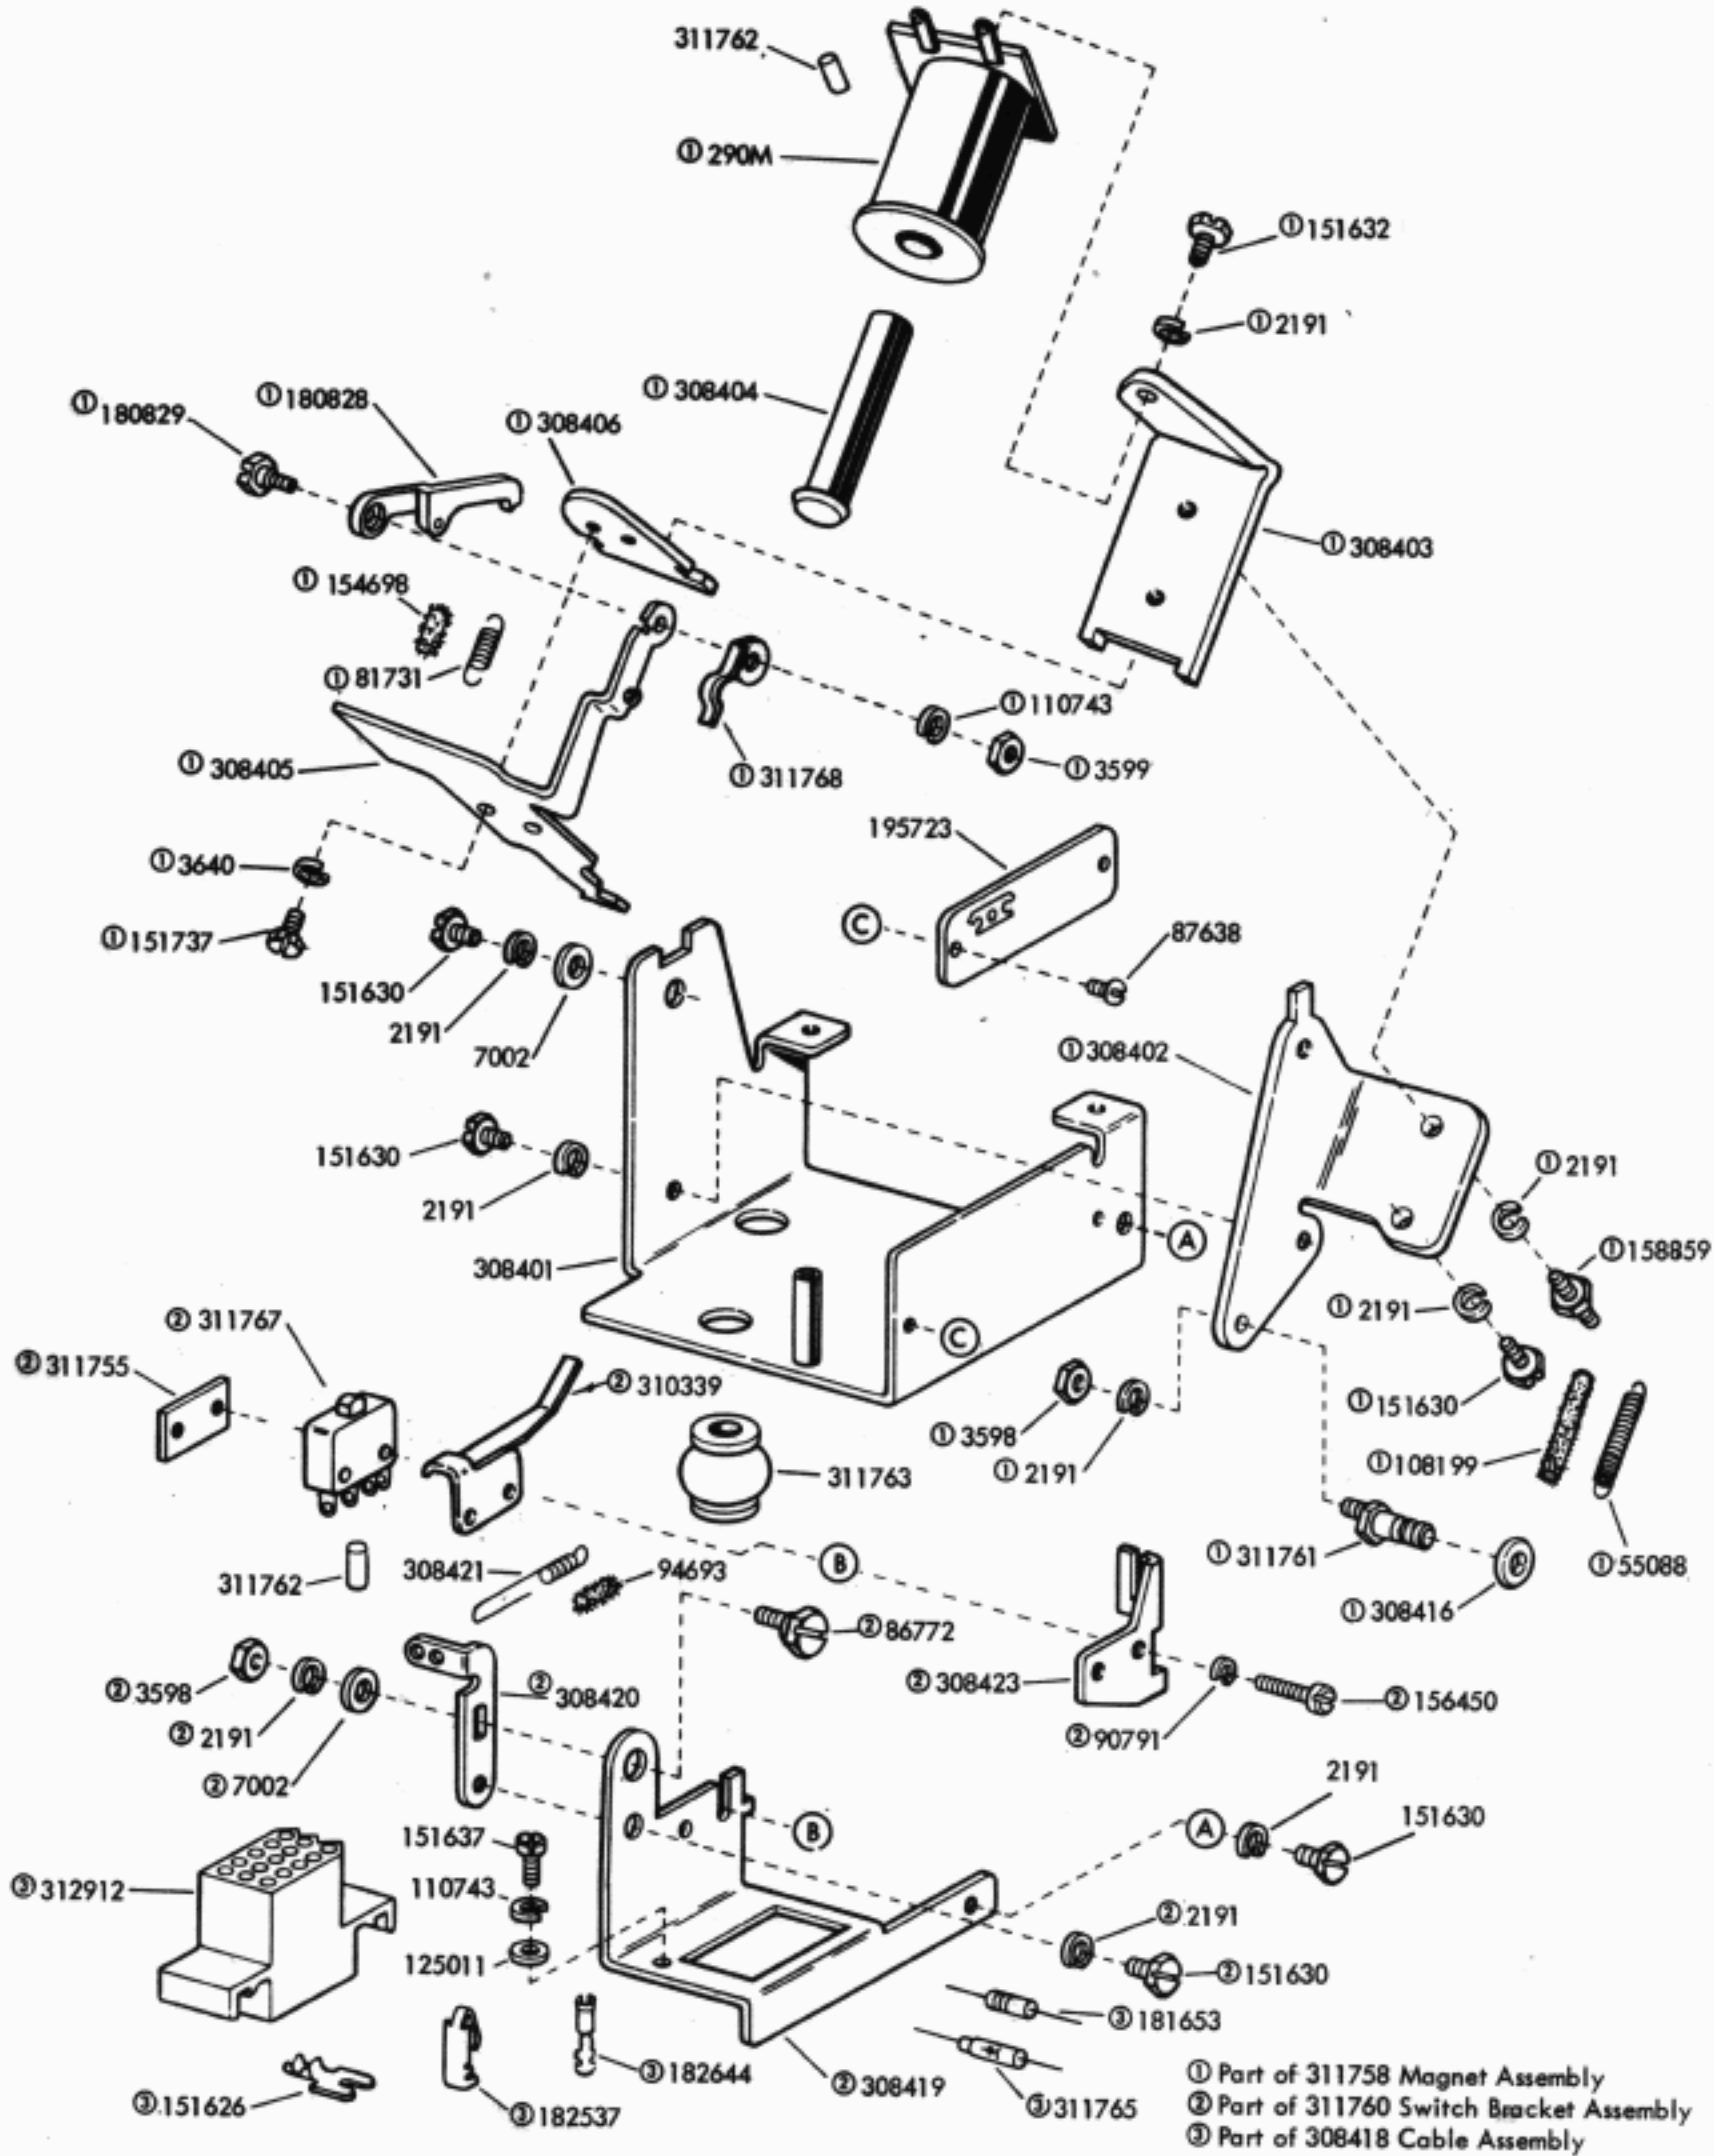

37 ANSWER BACK (YAB)

PARTS

FIGURE	CONTENTS	PAGE
1	Feed Mechanism and Off-Normal Switch	2
2	Base and Cover	3
	Numerical Index	4