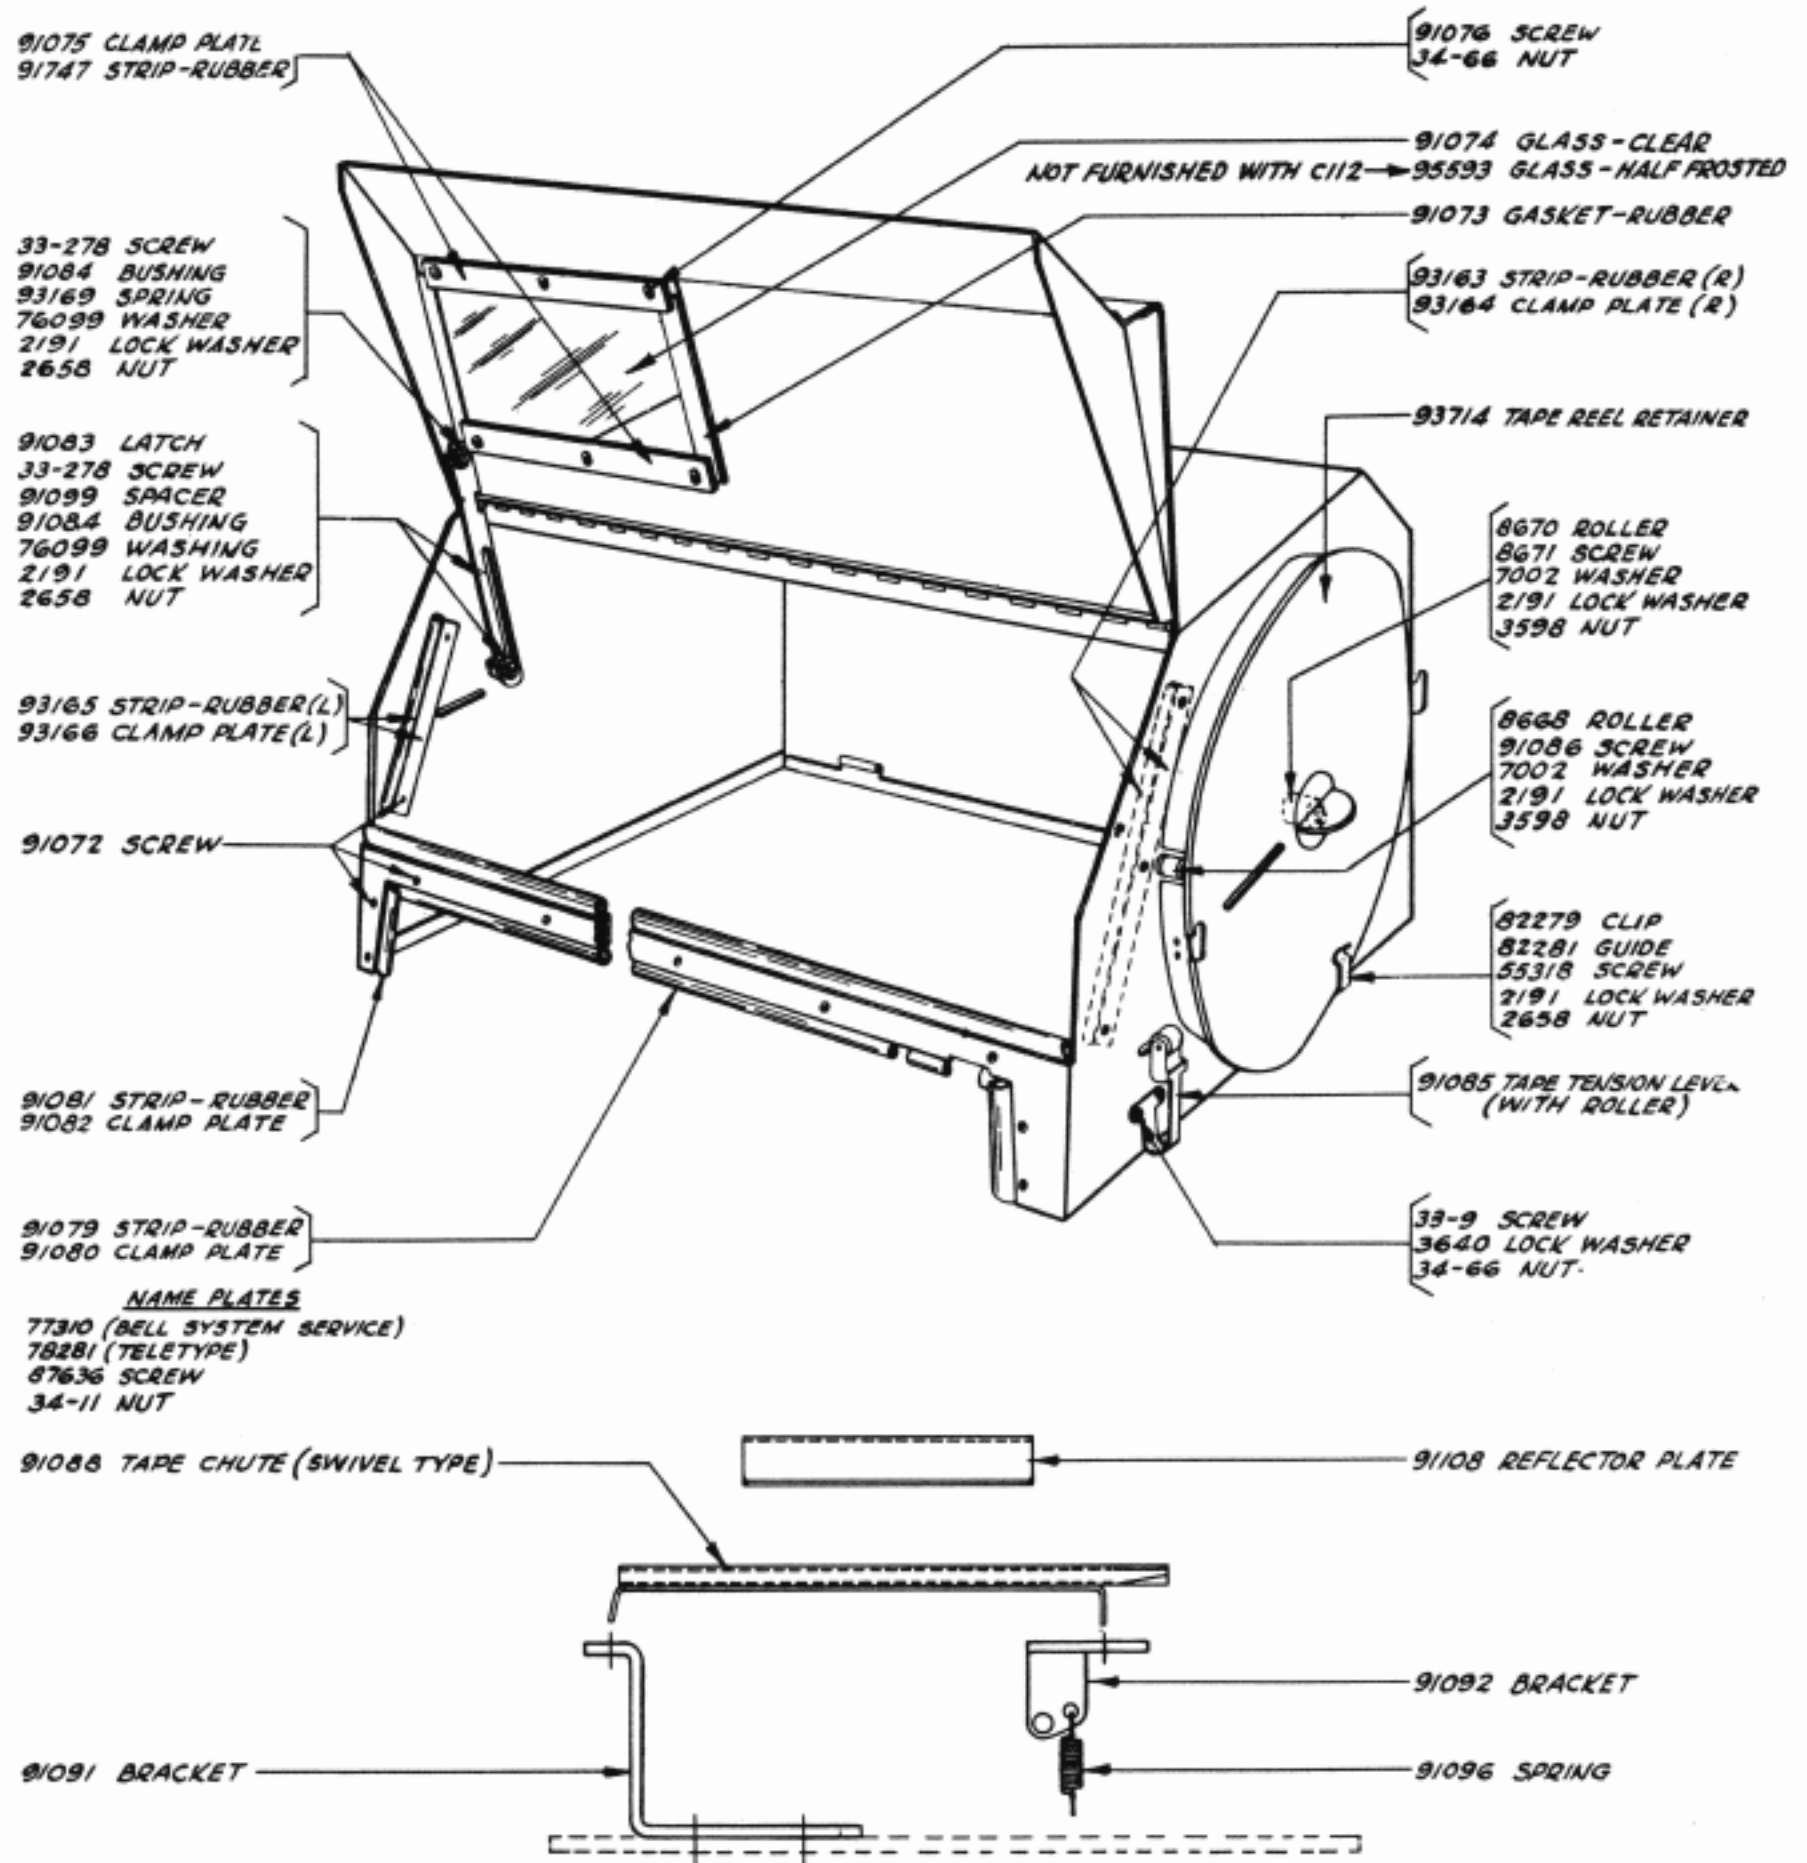

ADDITIONS TO
BULLETIN NO.1031 (ISSUE 3)
PARTS-TYPE BAR TAPE PRINTER
(MODEL 14)(BELL SYSTEM)

C112 FULL ENCLOSING COVER-BLACK WRINKLE
(BELL SYSTEM 14H TELETYPEWRITER COVER)

INCLUDES ALL PARTS LISTED ON THIS PAGE
EXCEPT 95593 GLASS-HALF FROSTED