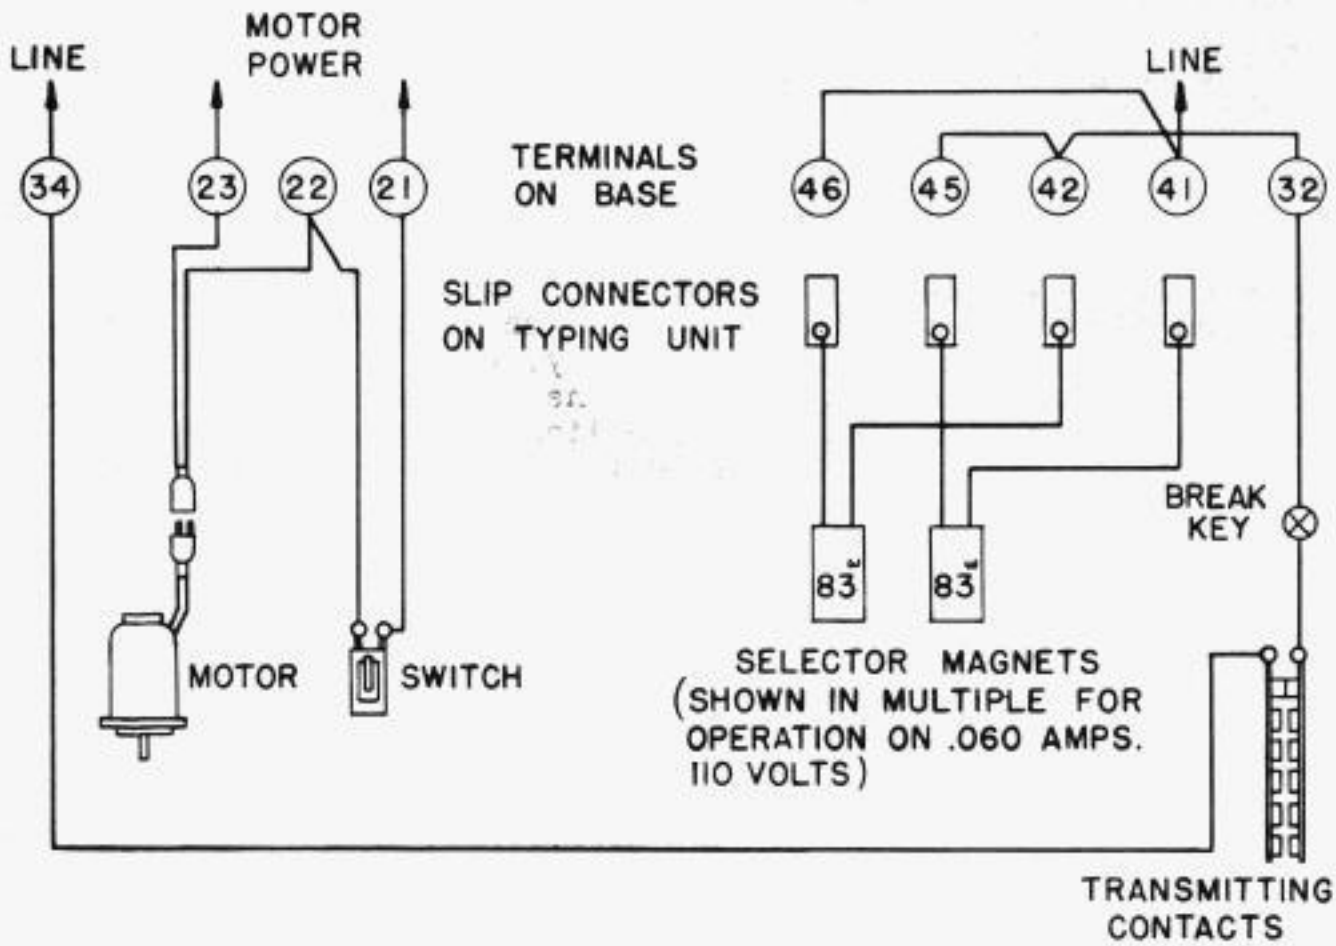

REVISIONS

24 TYPE PRINTER
(WITHOUT LINE RELAY)

24 TYPE PRINTER
(WITH LINE RELAY)

TELETYPE CORPORATION
WD-1677 <small>4-20-37</small>
24 TYPE PRINTER SCHEMATIC CIRCUITS
DRAWN J.R.N. TRACED H.J.K. CHECKED <i>EPK</i> ENG'RD. APPROVED <i>E.S.L.</i>