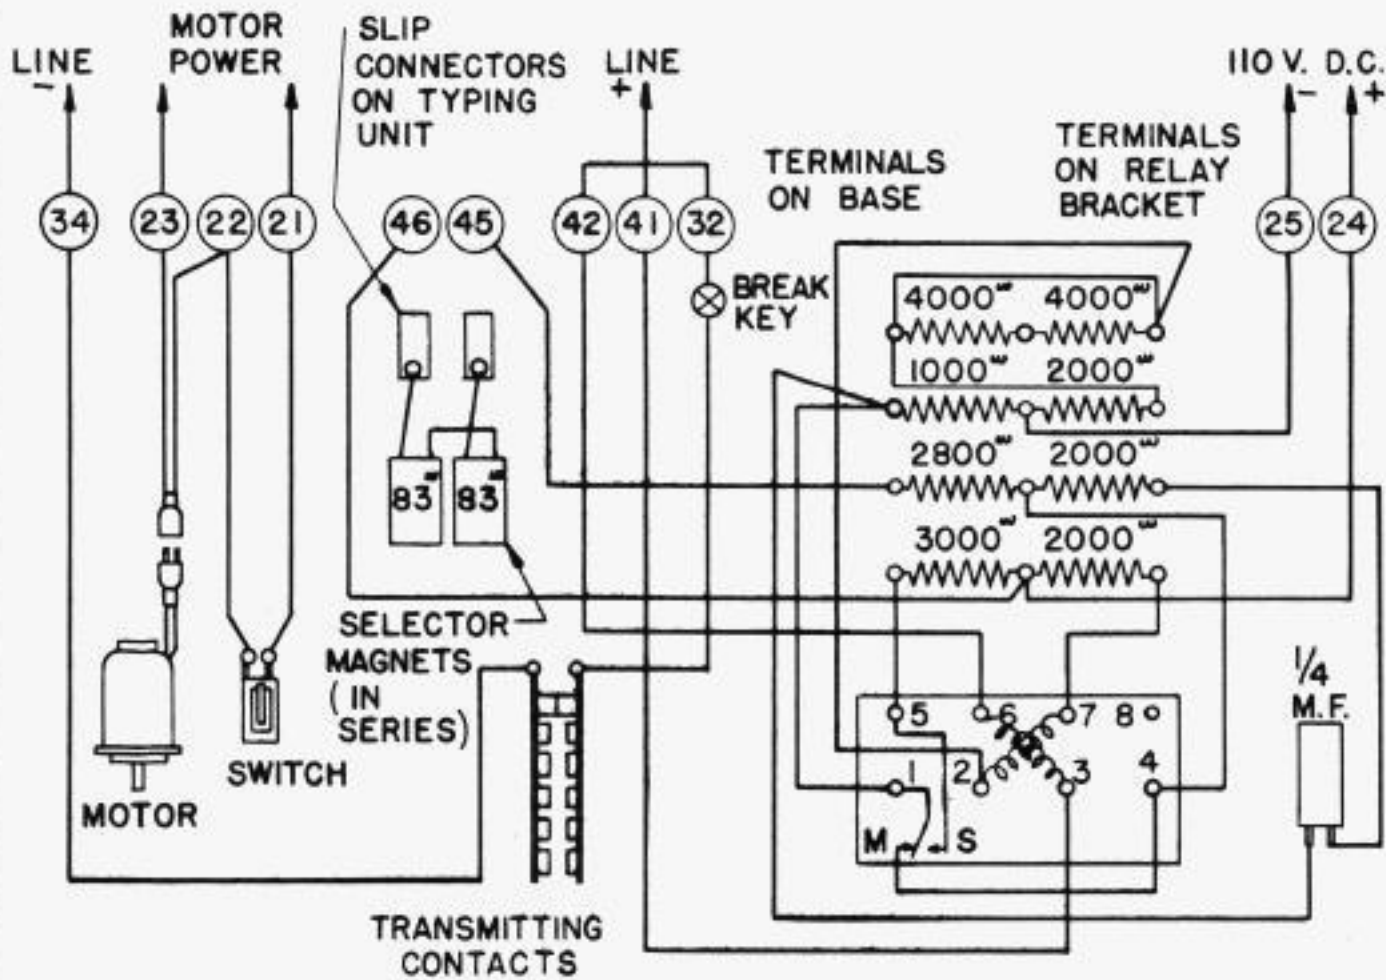

REVISIONS

24 TYPE PRINTER
(WITHOUT LINE RELAY)

24 TYPE PRINTER
(WITH LINE RELAY)

TELETYPE CORPORATION
WD-1677 <small>4-20-37</small>
24 TYPE PRINTER SCHEMATIC CIRCUITS
DRAWN J.R.N. TRACED H.J.K. CHECKED <i>EPK</i> ENG'RD. APPROVED <i>E.S.L.</i>