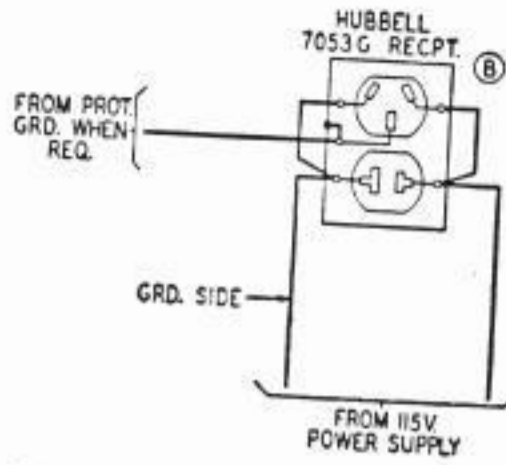

BELL SYSTEM PRACTICES
Teletypewriter Stations

SECTION P30.432
Issue 1, May, 1953
AT&T Co Standard

POWER CONNECTIONS

15P TELETYPEWRITER TABLE

1. GENERAL

- 1.01 This section gives the Power Connection Plans for the 15P Teletypewriter Table.
- 1.02 The following plans are included:

Plan No.	Title
P2.01	15P Table—TWP Service
P2.02	15P Table—TWP Service—Fusetron in Table

P2.01—15P Table—TWP Service

P2.02—15P Table—TWP Service Fusetron in Table