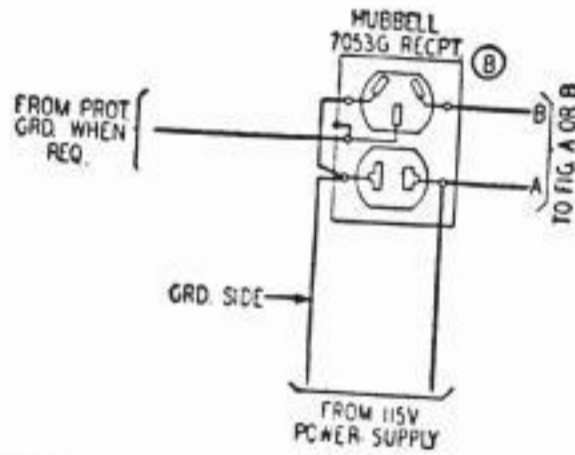

BELL SYSTEM PRACTICES
Teletypewriter Stations

SECTION P30.432
Issue 1, May, 1953
AT&T Co Standard

POWER CONNECTIONS

15P TELETYPEWRITER TABLE

1. GENERAL

- 1.01 This section gives the Power Connection Plans for the 15P Teletypewriter Table.
- 1.02 The following plans are included:

Plan No.	Title
P2.01	15P Table—TWP Service
P2.02	15P Table—TWP Service—Fusetron in Table

P2.01—15P Table—TWP Service

P2.02—15P Table—TWP Service Fusetron in Table