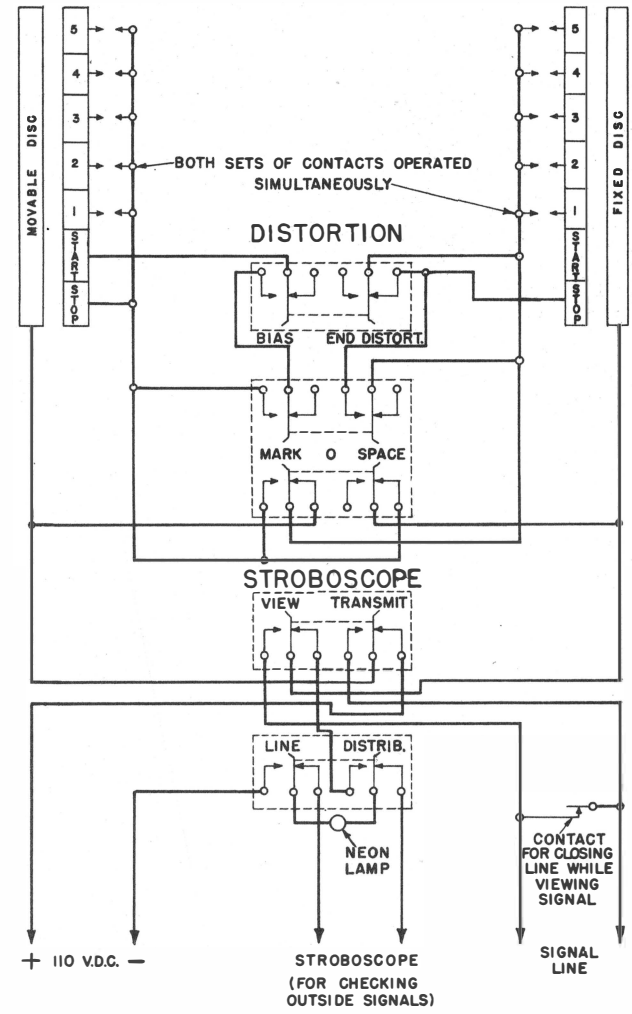

ACTUAL WIRING

SCHEMATIC WIRING

COLOR CODE ①		
	COLOR	TRACER
R. BK	RED	BLACK
W. BK	WHITE	BLACK
G. BK	GREEN	BLACK
O. BK	ORANGE	BLACK
BL	BLUE	
BK	BLACK	
R	RED	
W	WHITE	
O	ORANGE	
G	GREEN	

- NOTES:
- ① ALL MOTOR WIRING #18 COTTON COVERED DELTABESTON (INDICATED WITH*)-#93707 CABLE. ALL OTHER WIRING #20 COTTON COVERED DELTABESTON (UNLESS OTHERWISE SPECIFIED)-#93706 CABLE.
 - ② IF WIRES MARKED ② DO NOT CONFORM WITH STANDARD DESIGNATED COLOR CODE, THE FOLLOWING ALTERNATES APPLY:

STANDARD	ALTERNATE
R - BK	R
W - BK	W
G - BK	G
O - BK	O
 - ③ ALL KEYS ARE SHOWN WITH KEY HANDLES IN LEFT HAND POSITION WHEN VIEWED FROM FRONT.

TELETYPE CORPORATION
 W.D. 2151 - A
 5-8-42
 WIRING DIAGRAM
 DISTORTION TEST SET
 D X D
 DRAWN S.F.S.
 TRACED N.A.H.
 ENG'D. N.A.H.
 APPROVED R.C.P.