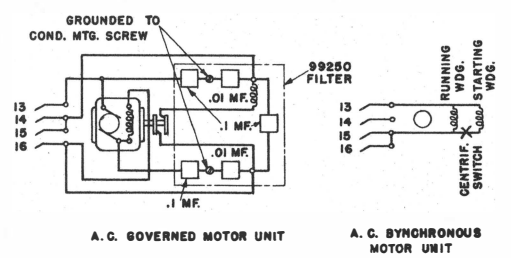

ACTUAL WIRING

SCHEMATIC WIRING

COLOR CODE ①		
	COLOR	TRACER
R. BK	RED	BLACK
W. BK	WHITE	BLACK
G. BK	GREEN	BLACK
O. BK	ORANGE	BLACK
BL	BLUE	
BK	BLACK	
R	RED	
W	WHITE	
O	ORANGE	
G	GREEN	

- NOTES:
- ① ALL MOTOR WIRING #18 COTTON COVERED DELTABESTON (INDICATED WITH*)-#93707 CABLE. ALL OTHER WIRING #20 COTTON COVERED DELTABESTON (UNLESS OTHERWISE SPECIFIED)-#93706 CABLE.
 - ② IF WIRES MARKED ② DO NOT CONFORM WITH STANDARD DESIGNATED COLOR CODE, THE FOLLOWING ALTERNATES APPLY:

STANDARD	ALTERNATE
R - BK	R
W - BK	W
G - BK	G
O - BK	O
 - ③ ALL KEYS ARE SHOWN WITH KEY HANDLES IN LEFT HAND POSITION WHEN VIEWED FROM FRONT.

TELETYPE CORPORATION
 W.D. 2151 - A
 5-8-42
 WIRING DIAGRAM
 DISTORTION TEST SET
 D X D
 DRAWN S.F.S.
 TRACED N.A.H.
 ENG'D. N.A.H.
 APPROVED R.C.P.