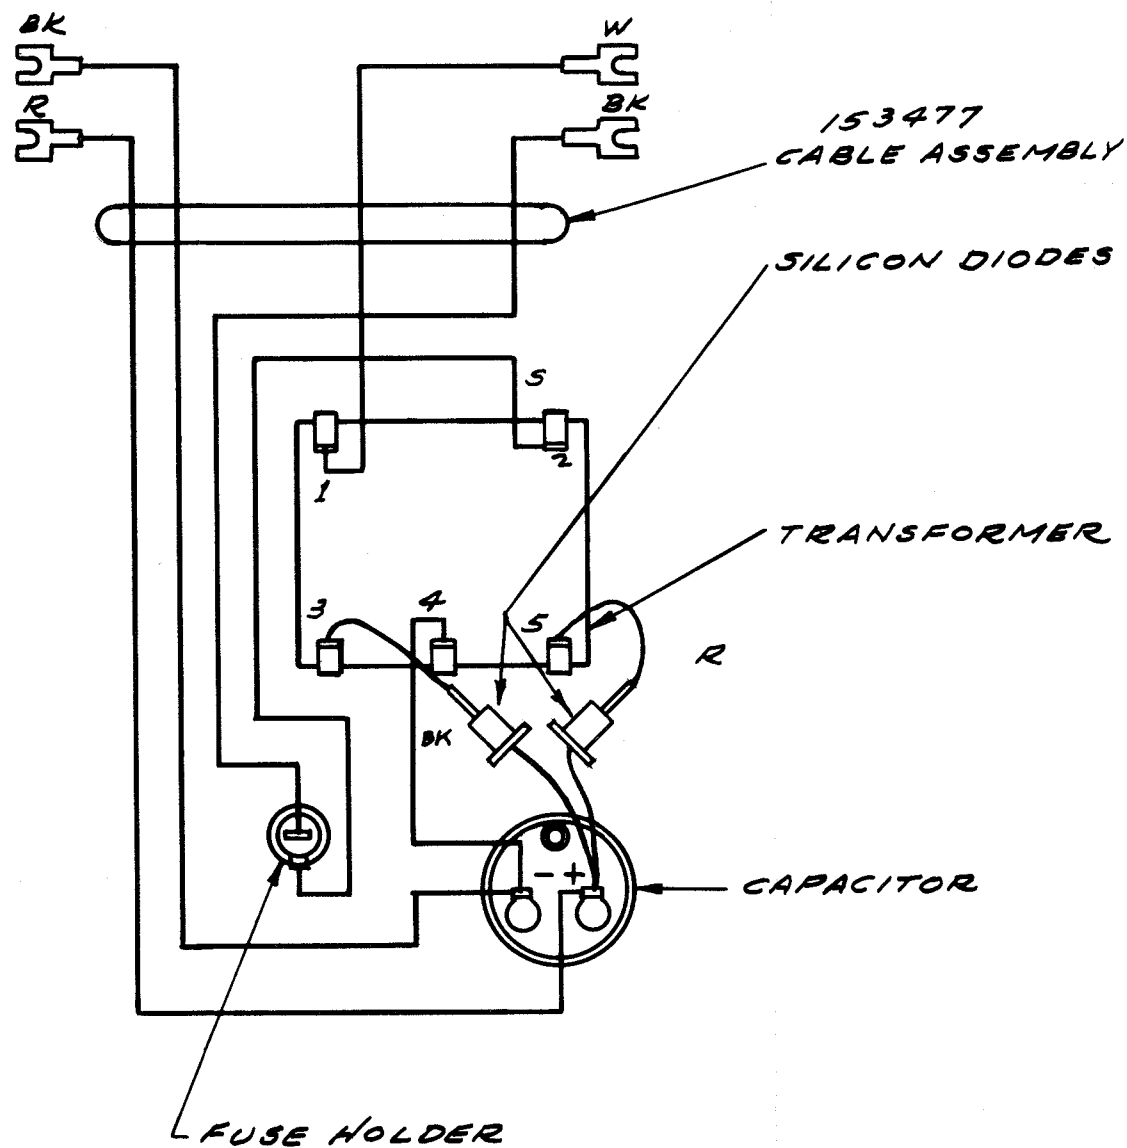

3637 WD

NO	NOTES
1	COLOR CODE BK — BLACK W — WHITE R — RED S — SLATE

ISSUE	DATE	AUTH. NO.
2A	3-1-61	68761-3
3	4-2-65	86946

CABLE ROUTING
(BOTTOM VIEW OF ASSEMBLY)

WIRING DIAGRAM
FOR
RECTIFIER ASSEMBLY
162361