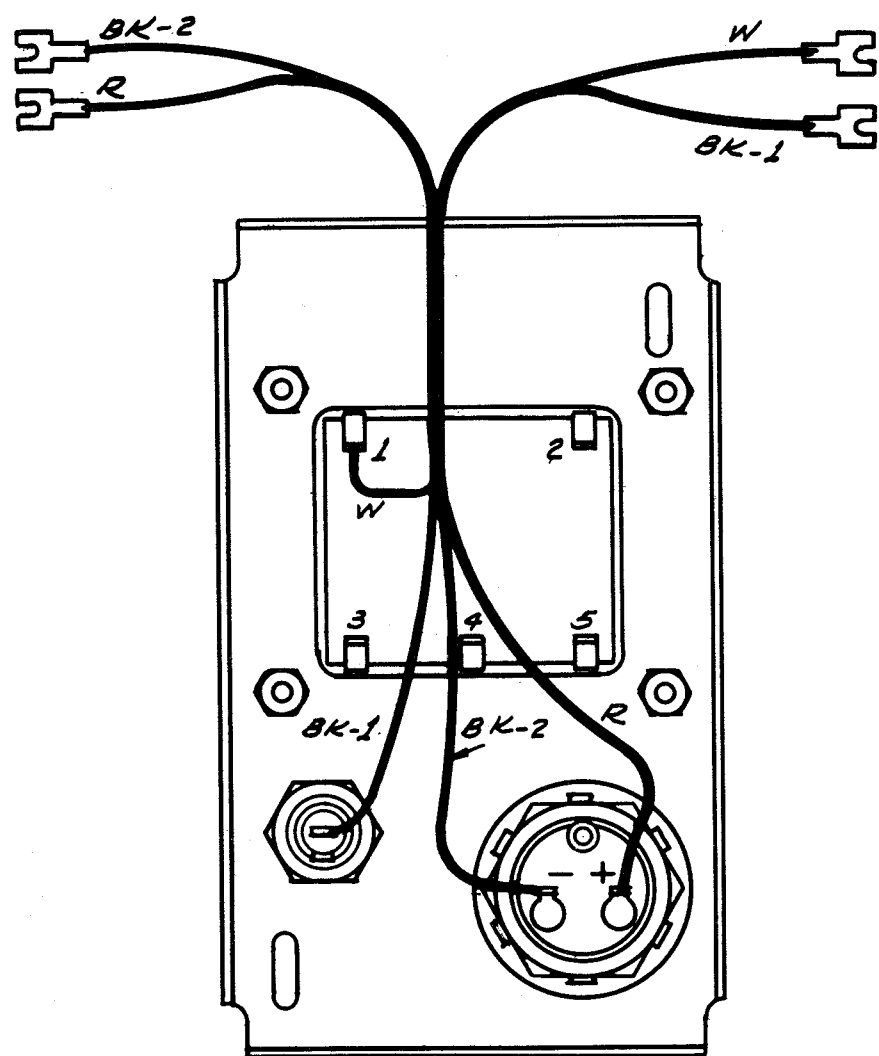

3637 WD

NO	NOTES
1	COLOR CODE BK — BLACK W — WHITE R — RED S — SLATE

ISSUE	DATE	AUTH. NO.
2A	3-1-61	68761-3
3	4-2-65	86946

CABLE ROUTING
(BOTTOM VIEW OF ASSEMBLY)

WIRING DIAGRAM
FOR
RECTIFIER ASSEMBLY
162361