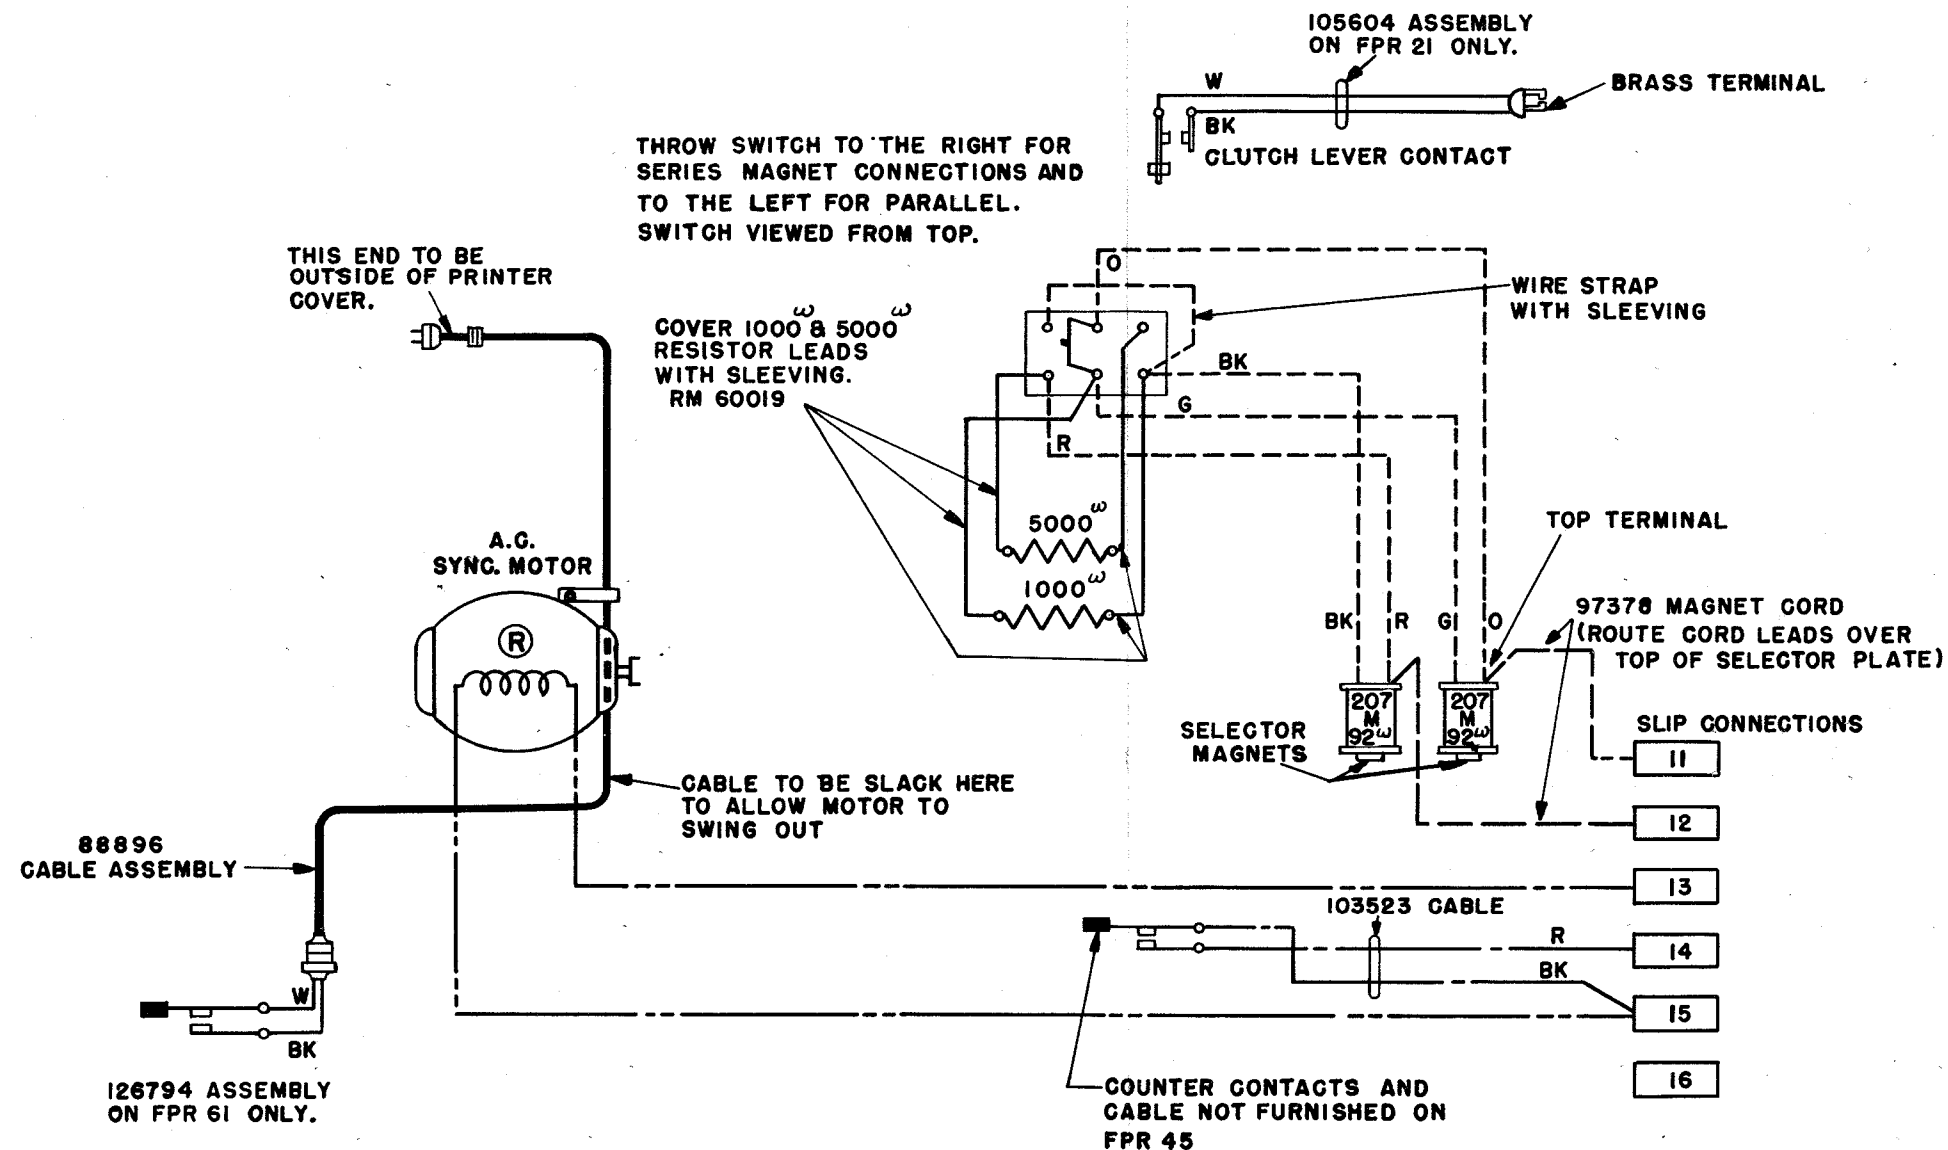

REVISIONS

(S)	2-20-51	50919
T	9-22-52	55297

----- MOTOR LEADS
 - - - - - 97378 MAGNET CORD
 - - - - - 106802 SWITCH CABLE
 _____ RESISTOR LEADS

WIRE COLOR CODE	
CODE	SOLID COLOR OR TRACER IN WHITE WIRE
BK	BLACK
R	RED
G	GREEN
O	ORANGE
W	WHITE