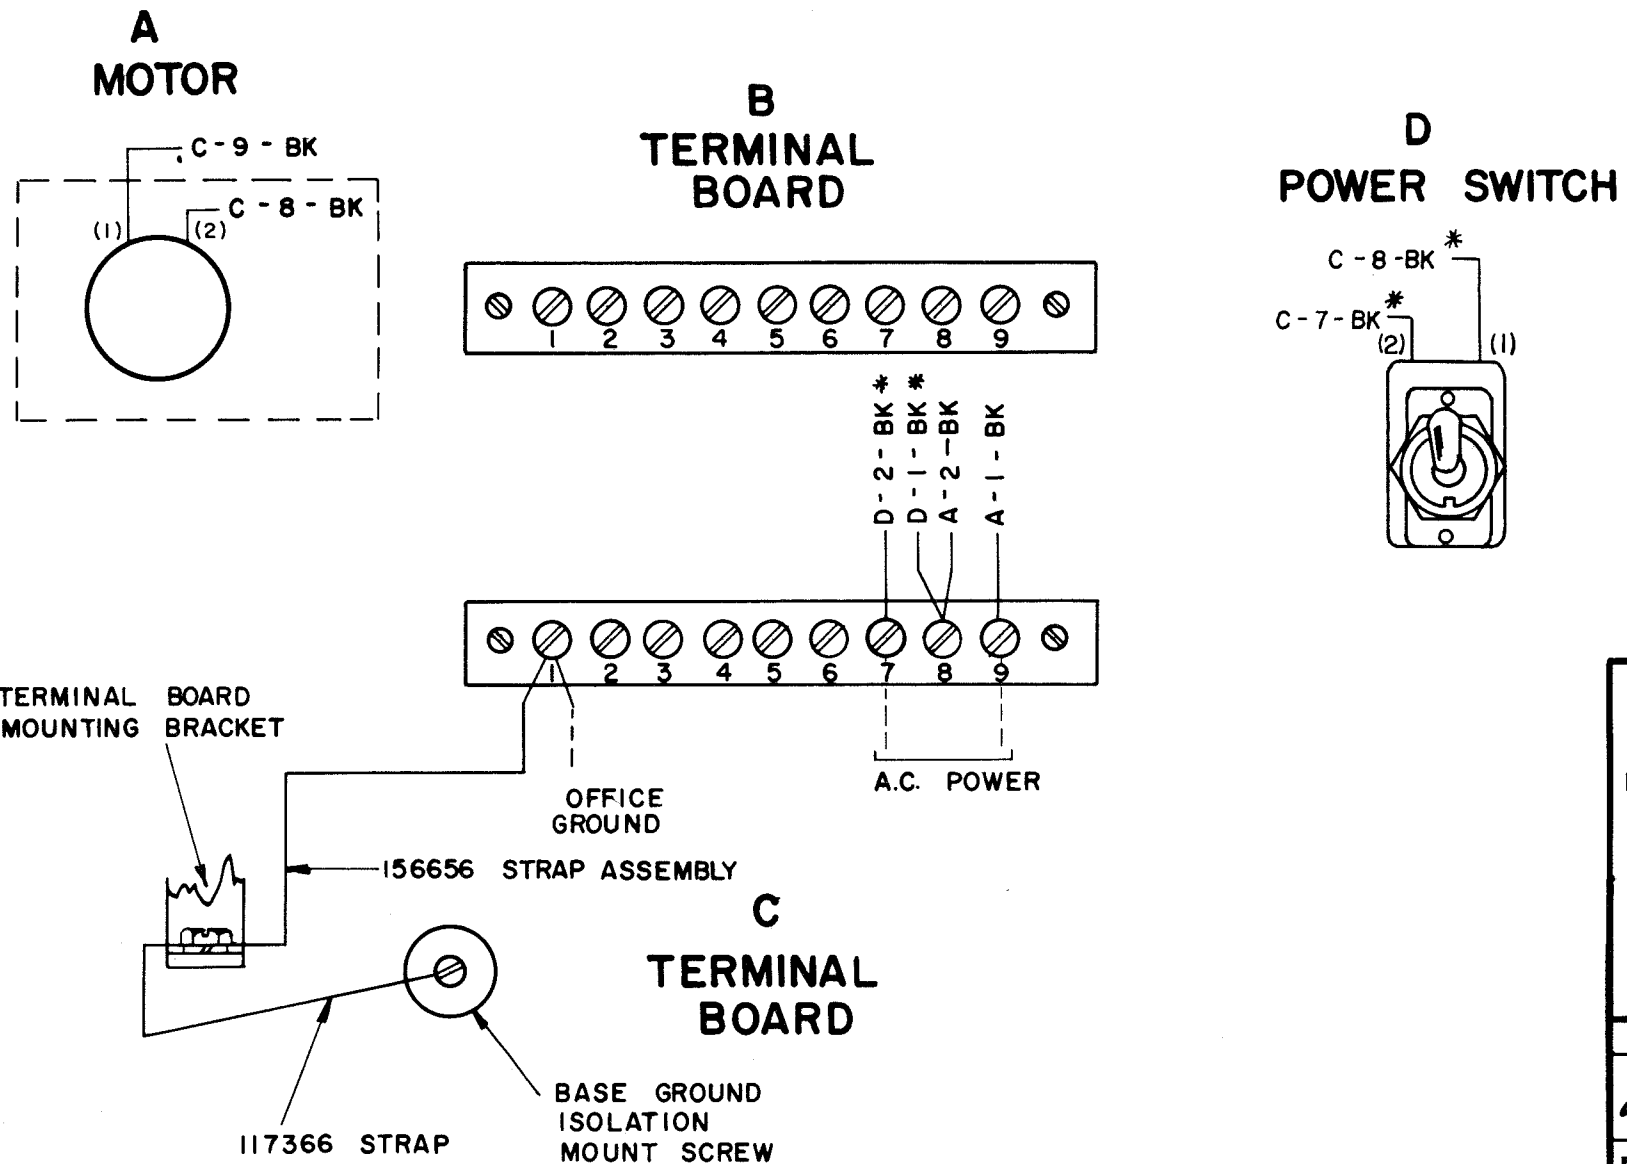

NOTES

1. WIRING LEGEND:

2. COLOR CODE:

BK	BLACK	W BK	WHITE BLACK
BL	BLUE	W BL	WHITE BLUE
BR	BROWN	W BR	WHITE BROWN
G	GREEN	W G	WHITE GREEN
O	ORANGE	W O	WHITE ORANGE
W	WHITE	W Y	WHITE RED
Y	YELLOW	W Y	WHITE YELLOW
R	RED	W P	WHITE PURPLE
S	SLATE	W S	WHITE SLATE

3. TERMINAL DESIGNATIONS ENCLOSED IN PARENTHESES ARE NOT MARKED ON COMPONENTS.

4. DASHED LINES NOT PART OF BASE WIRING.

4334WD

ISSUE	DATE	AUTH. NO.

NOTE: * INDICATES 18 GA. WIRE

ACTUAL WIRING
DIAGRAM
FOR
MODEL 28 MULTIPLE
TRANSMITTER
DISTRIBUTOR
BASE