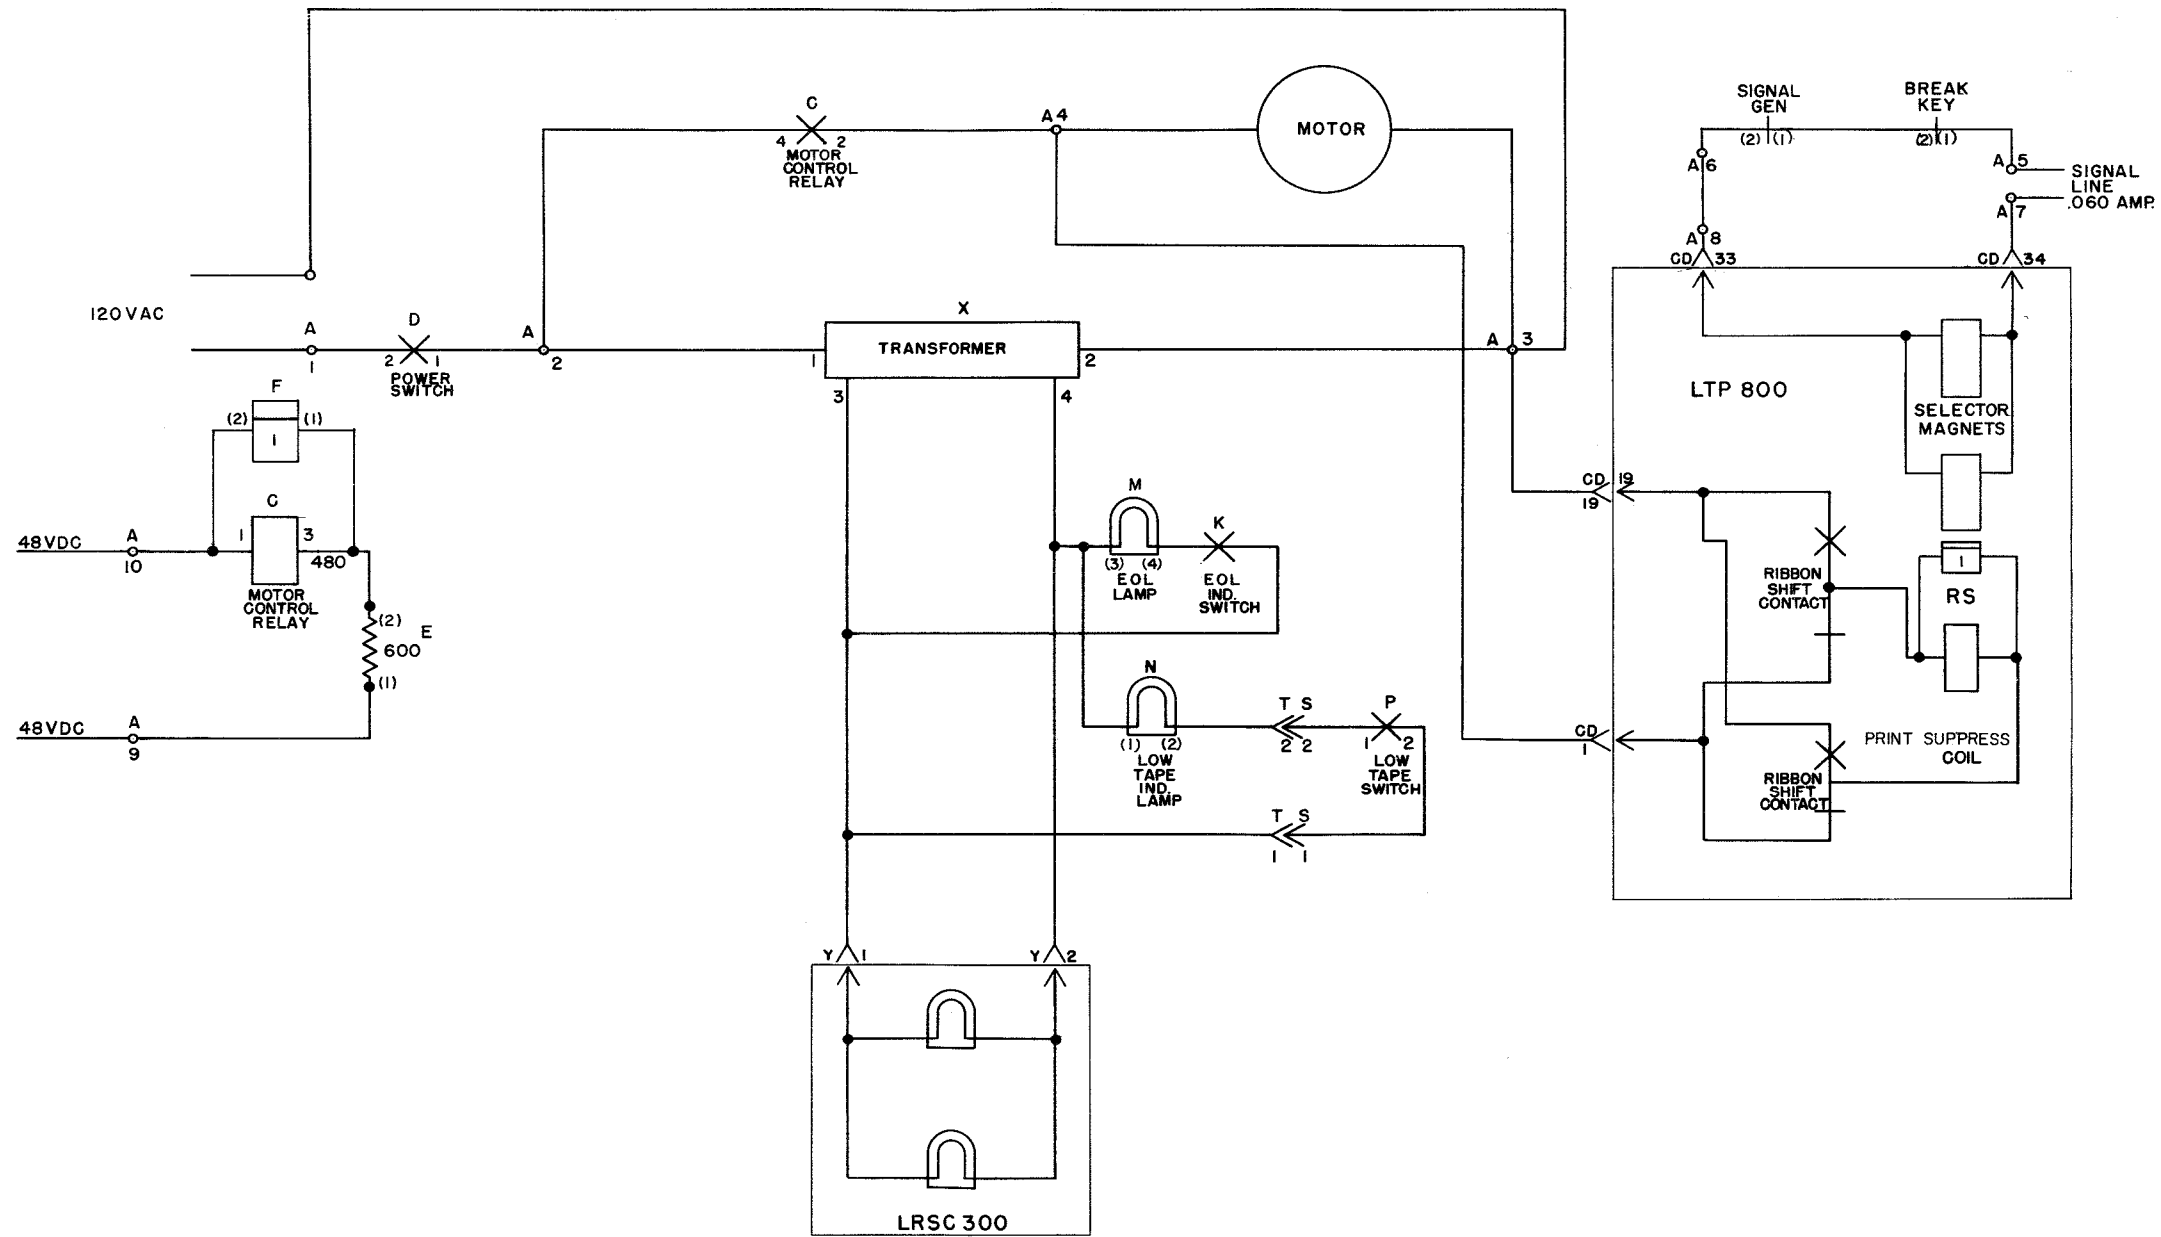

5869WD

REVISIONS

ISSUE	DATE	AUTH. NO.
A	2-6-63	75873

KEYBOARD TAPE PRINTER POWER AND CONTROL CIRCUIT

LEGEND
LOCATED ON KYBD.

- A = 10 PT. TERM STRIP
- CD = 36 PT. CONNECTOR
- T.S = 2 PT. CONNECTOR
- Y = 3 PT. CONNECTOR
- I = 185A NETWORK

SCHEMATIC WIRING
DIAGRAM FOR
TAPE
TELETYPEWRITER
35AB

APPROVALS

R AND D	E OF M
<i>[Signature]</i>	<i>[Signature]</i>

E-NUMBER

PROD. NO. 5869WD

DATE: 5-17-62

P.D. FILE NO. 1-49.151AA

DRAWN: R.H.B. GHKD.