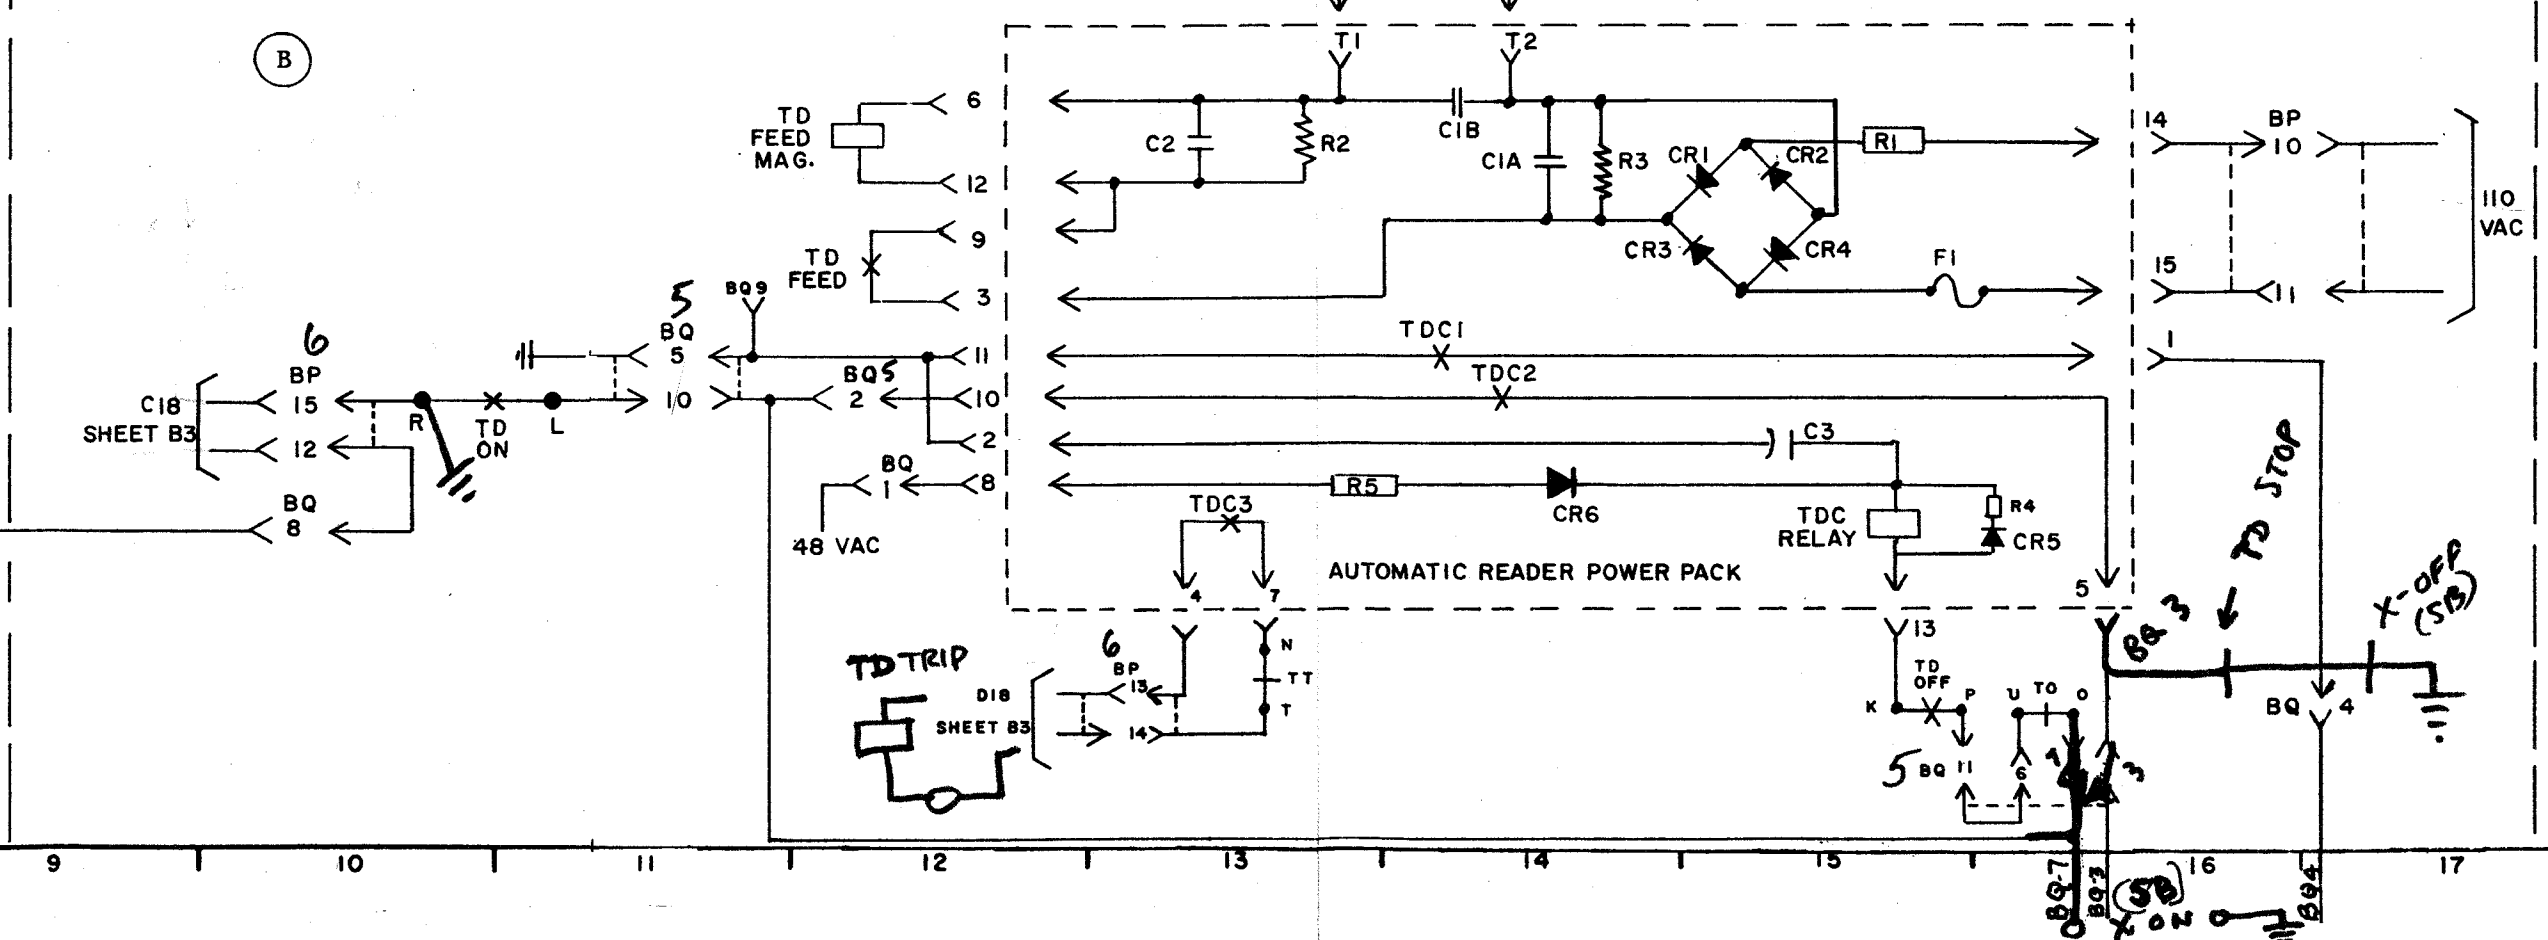

FS2 33 ASR

DRAWING ISSUE

ISSUE	DATE	SIGN.
1	10-15-62	BHT
2	1-15-65	BHT

WESTERN ELECTRIC COMPANY, INC.
 SERVICE DIVISION
 DISTRIBUTION ENGINEERING

W6182

FOUR-ROW TWX
 33 TYPE AUTOMATIC SENDING & RECEIVING TTY
 TOUCH-TONE OR TOUCH-TONE-CARD DIAL
 IOIC DATA SET

SHEET B1
 TP-581.000
 FILE IN BOOK 4F

FS3
10IC DATA SET

FS-4
33 ASR

W6182
SHEET B2

DRAWING ISSUE

ISSUE	DATE	SIGN.
2	1-15-65	BHT

WESTERN ELECTRIC COMPANY, INC.
SERVICE DIVISION
DISTRIBUTION ENGINEERING

W6182
FOUR-ROW TWX
33 TYPE AUTOMATIC SENDING & RECEIVING TTY
TOUCH-TONE OR TOUCH-TONE-CARD DIAL
10IC DATA SET
SHEET B2
TP-581.000 FILE IN BOOK 4F

FS-7
101C DATA SET

POWER CKT

FS8 33 ASR

DRAWING ISSUE		
ISSUE	DATE	SIGN.
2	1-15-65	EHT

AUTOMATIC READER

WESTERN ELECTRIC COMPANY, INC.
SERVICE DIVISION
DISTRIBUTION ENGINEERING
W6182
FOUR-ROW TWX
33 TYPE AUTOMATIC SENDING & RECEIVING TTY
TOUCH-TONE OR TOUCH-TONE-CARD DIAL
101C DATA SET
TP-581.000 SHEET B4 FILE IN BOOK 48