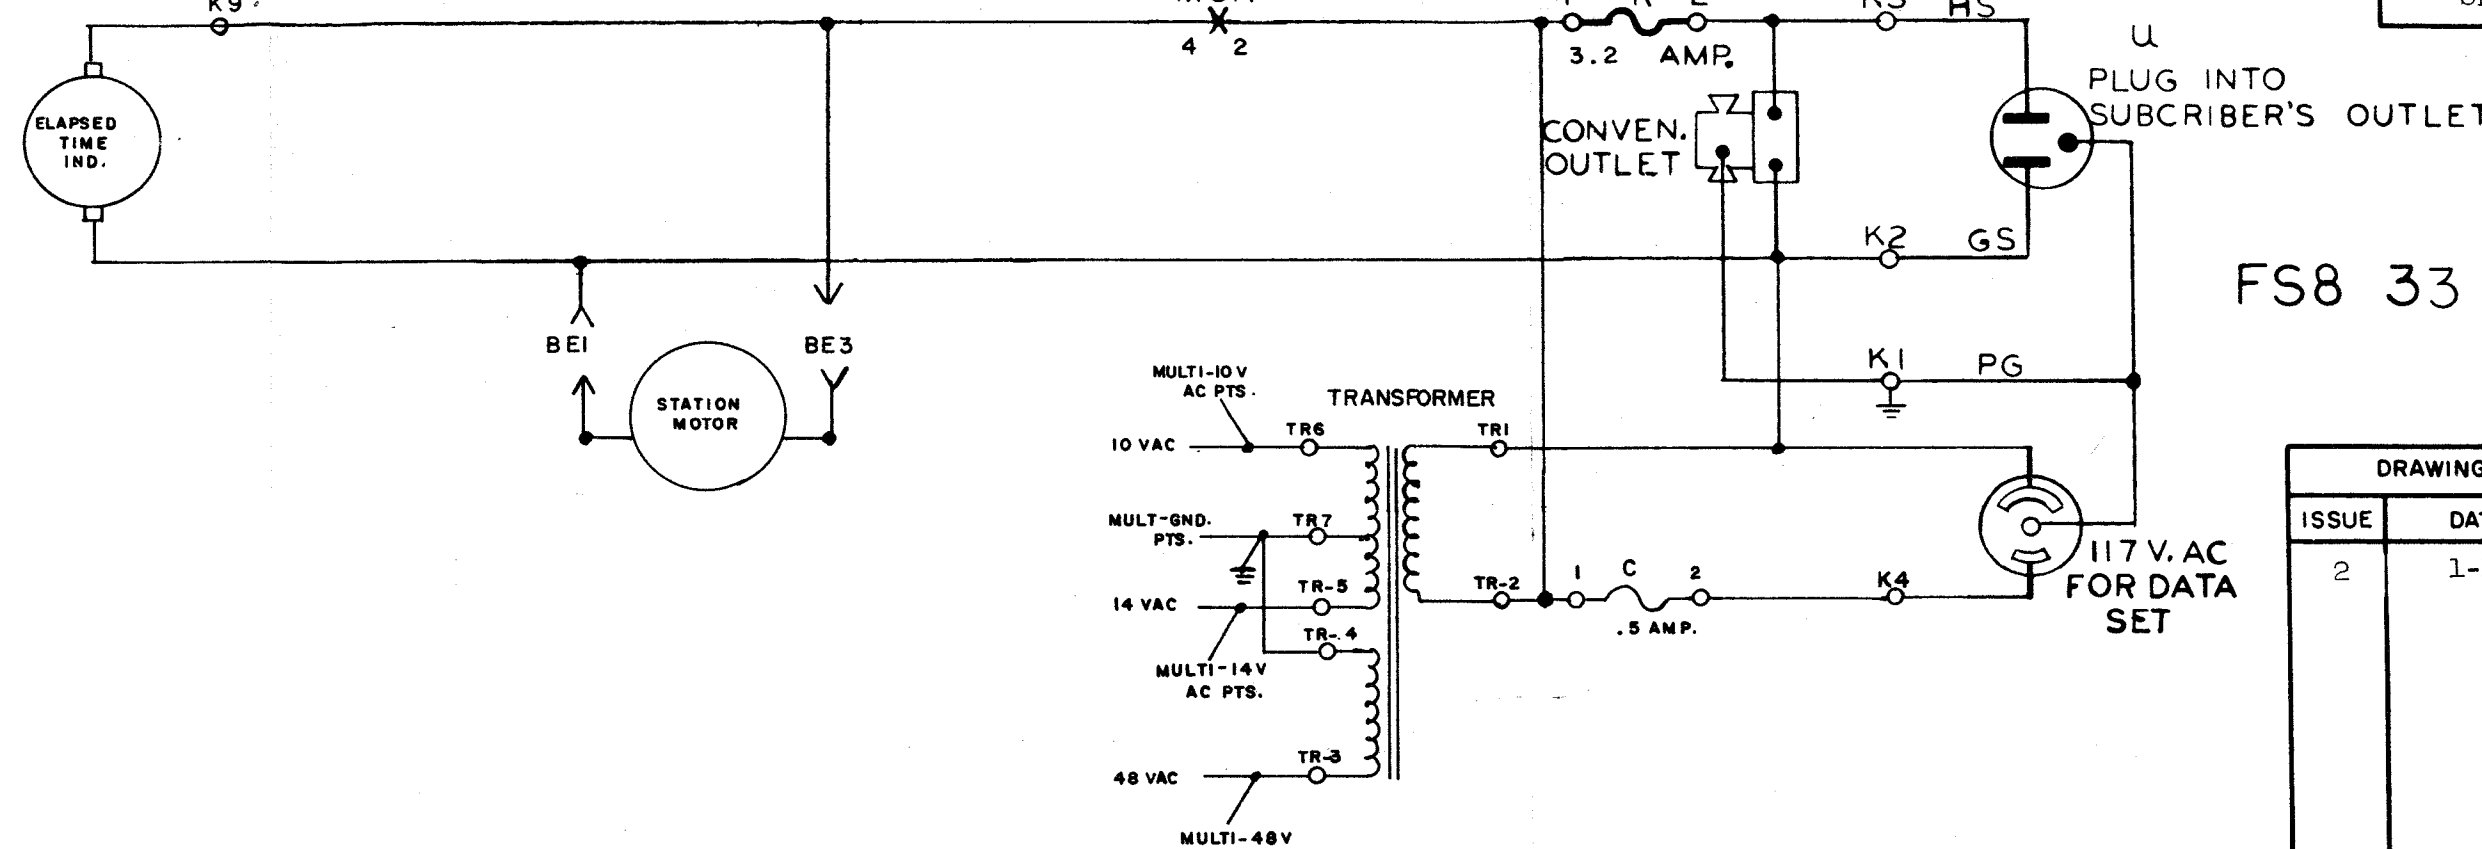

FS2 33 ASR

DRAWING ISSUE

ISSUE	DATE	SIGN.
1	10-15-62	BHT
2	1-15-65	BHT

WESTERN ELECTRIC COMPANY, INC.
 SERVICE DIVISION
 DISTRIBUTION ENGINEERING

W6182

FOUR-ROW TWX
 33 TYPE AUTOMATIC SENDING & RECEIVING TTY
 TOUCH-TONE OR TOUCH-TONE-CARD DIAL
 IOIC DATA SET

SHEET B1
 TP-581.000
 FILE IN BOOK 4F

FS3
10IC DATA SET

FS-4
33 ASR

W6182
SHEET B2

DRAWING ISSUE

ISSUE	DATE	SIGN.
2	1-15-65	BHT

WESTERN ELECTRIC COMPANY, INC.
SERVICE DIVISION
DISTRIBUTION ENGINEERING

W6182
FOUR-ROW TWX
33 TYPE AUTOMATIC SENDING & RECEIVING TTY
TOUCH-TONE OR TOUCH-TONE-CARD DIAL
10IC DATA SET
SHEET B2
TP-581.000 FILE IN BOOK 4F

FS-7
101C DATA SET

POWER CKT

FS8 33 ASR

DRAWING ISSUE		
ISSUE	DATE	SIGN.
2	1-15-65	EHT

AUTOMATIC READER

WESTERN ELECTRIC COMPANY, INC.
SERVICE DIVISION
DISTRIBUTION ENGINEERING
W6182
FOUR-ROW TWX
33 TYPE AUTOMATIC SENDING & RECEIVING TTY
TOUCH-TONE OR TOUCH-TONE-CARD DIAL
101C DATA SET
TP-581.000 SHEET B4 FILE IN BOOK 48