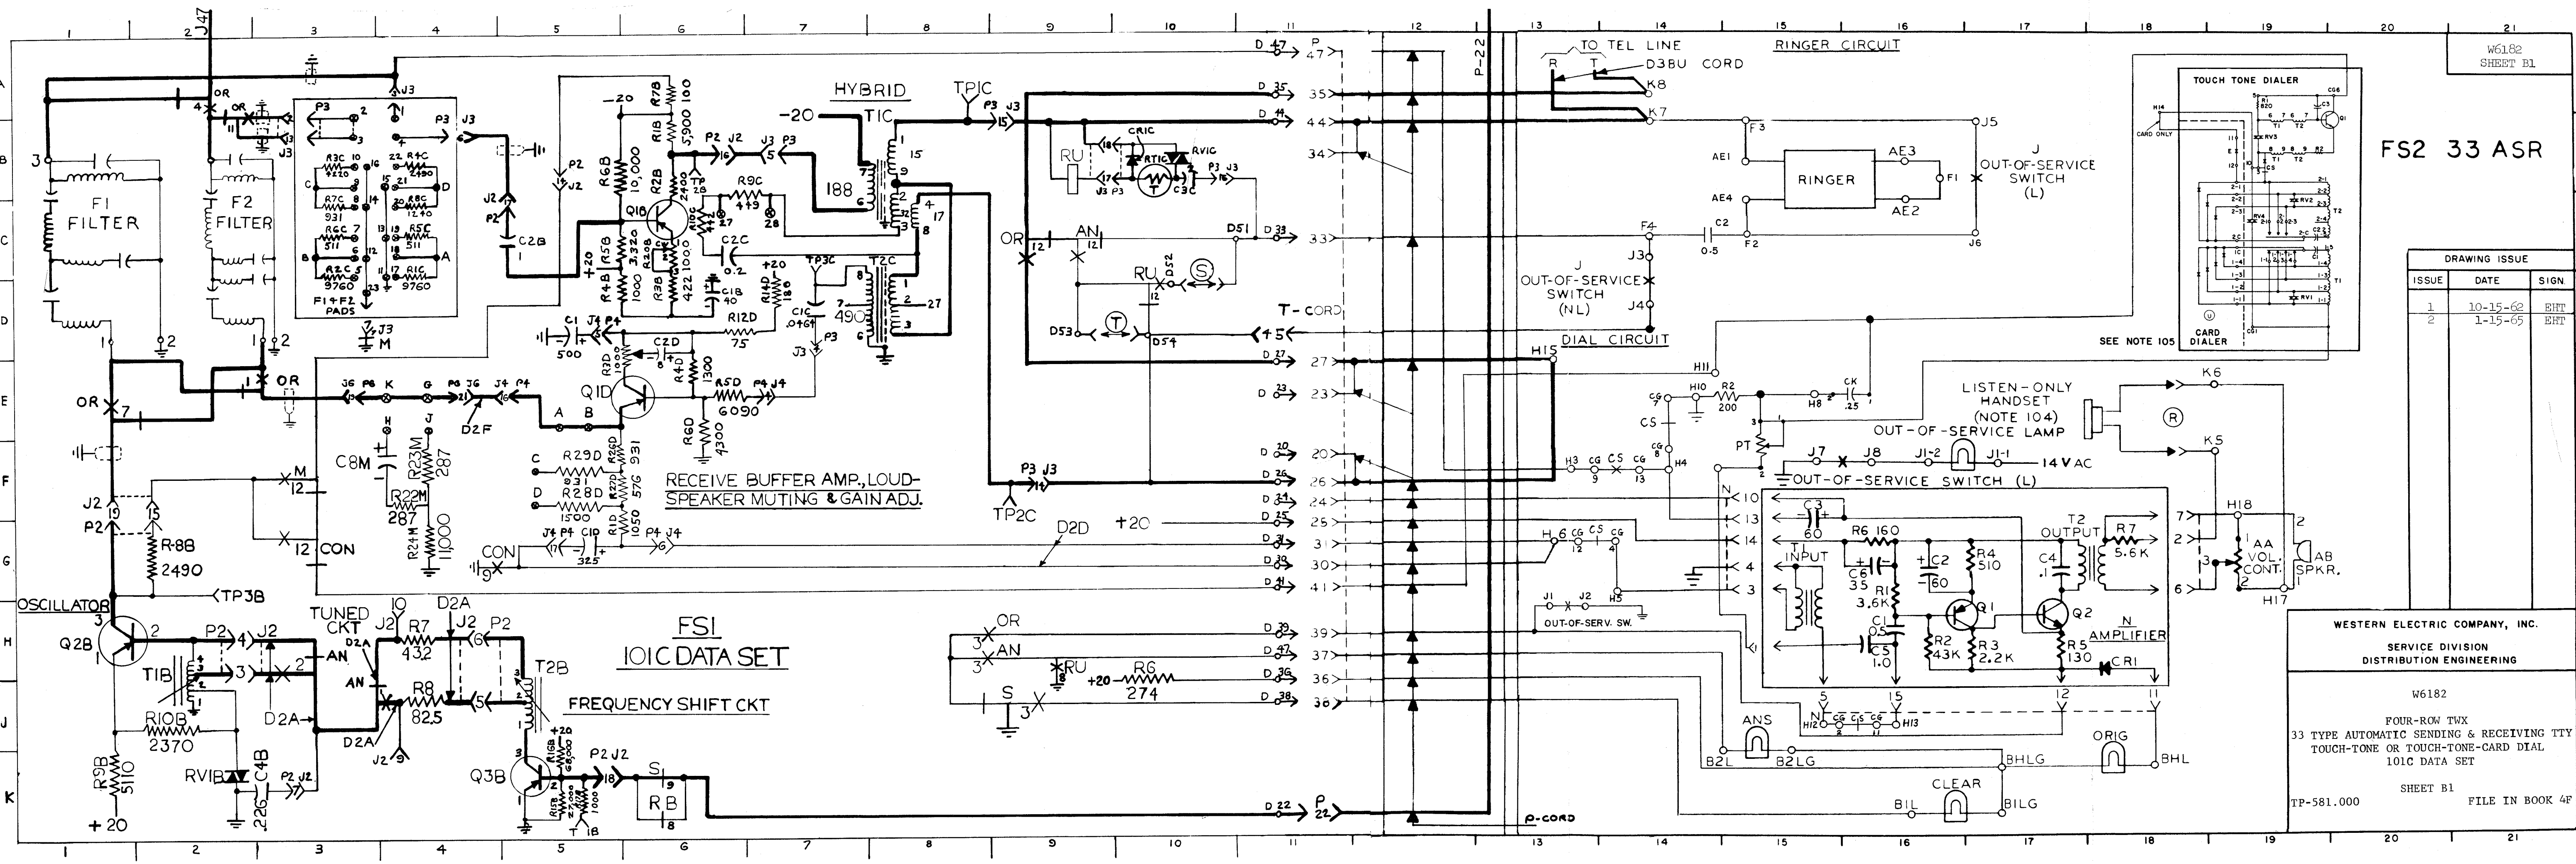

FS2 33 ASR

DRAWING ISSUE

ISSUE	DATE	SIGN.
1	10-15-62	BHT
2	1-15-65	BHT

WESTERN ELECTRIC COMPANY, INC.
 SERVICE DIVISION
 DISTRIBUTION ENGINEERING

W6182

FOUR-ROW TWX
 33 TYPE AUTOMATIC SENDING & RECEIVING TTY
 TOUCH-TONE OR TOUCH-TONE-CARD DIAL
 IOIC DATA SET

SHEET B1
 TP-581.000
 FILE IN BOOK 4F

FS3
10IC DATA SET

FS-4
33 ASR

W6182
SHEET B2

DRAWING ISSUE

ISSUE	DATE	SIGN.
2	1-15-65	BHT

WESTERN ELECTRIC COMPANY, INC.
SERVICE DIVISION
DISTRIBUTION ENGINEERING

W6182
FOUR-ROW TWX
33 TYPE AUTOMATIC SENDING & RECEIVING TTY
TOUCH-TONE OR TOUCH-TONE-CARD DIAL
10IC DATA SET
SHEET B2
TP-581.000 FILE IN BOOK 4F

FS-7
101C DATA SET

POWER CKT

FS8 33 ASR

DRAWING ISSUE		
ISSUE	DATE	SIGN.
2	1-15-65	EHT

AUTOMATIC READER

WESTERN ELECTRIC COMPANY, INC.
SERVICE DIVISION
DISTRIBUTION ENGINEERING
W6182
FOUR-ROW TWX
33 TYPE AUTOMATIC SENDING & RECEIVING TTY
TOUCH-TONE OR TOUCH-TONE-CARD DIAL
101C DATA SET
TP-581.000 SHEET B4 FILE IN BOOK 48