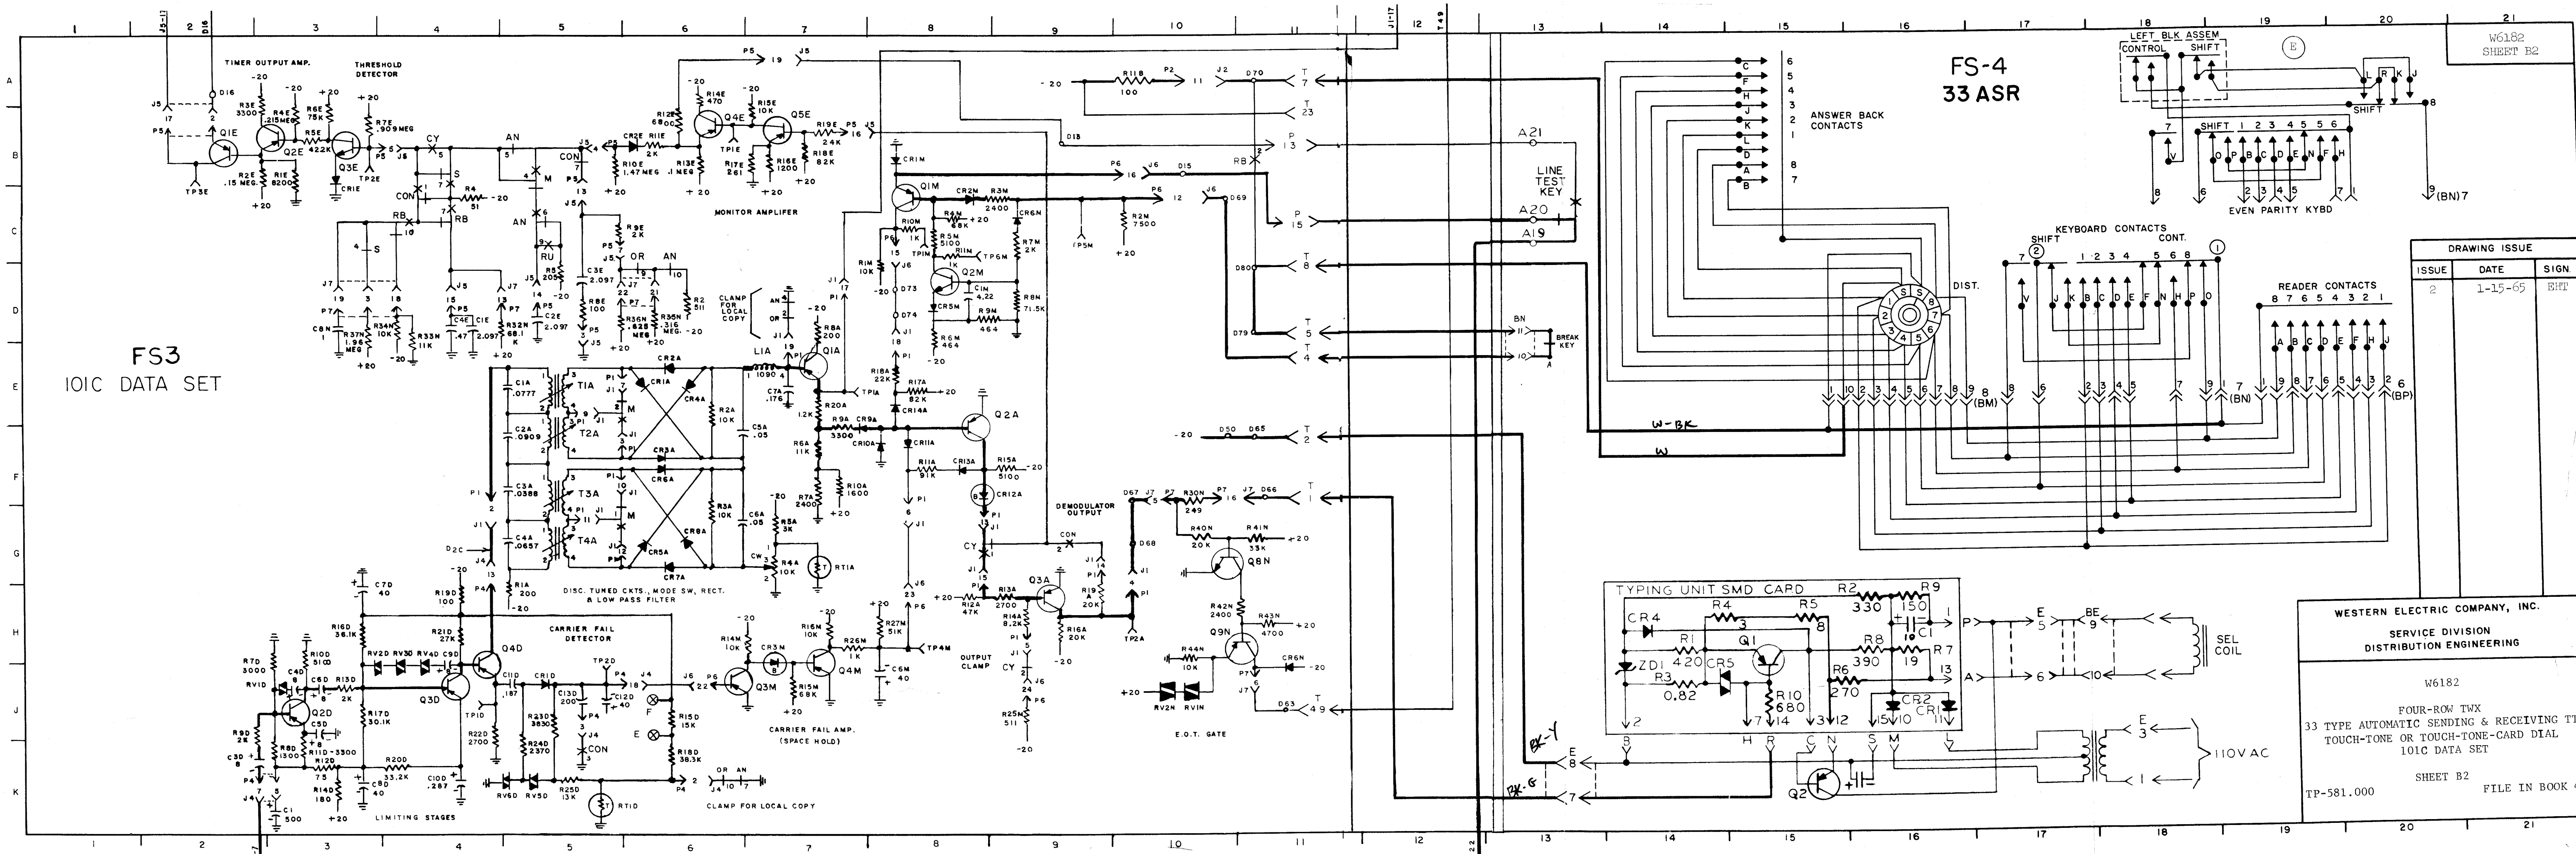

FS2 33 ASR

DRAWING ISSUE

ISSUE	DATE	SIGN.
1	10-15-62	BHT
2	1-15-65	BHT

WESTERN ELECTRIC COMPANY, INC.
 SERVICE DIVISION
 DISTRIBUTION ENGINEERING

W6182

FOUR-ROW TWX
 33 TYPE AUTOMATIC SENDING & RECEIVING TTY
 TOUCH-TONE OR TOUCH-TONE-CARD DIAL
 IOIC DATA SET

SHEET B1
 TP-581.000
 FILE IN BOOK 4F

FS3
10IC DATA SET

FS-4
33 ASR

W6182
SHEET B2

DRAWING ISSUE

ISSUE	DATE	SIGN.
2	1-15-65	BHT

WESTERN ELECTRIC COMPANY, INC.
SERVICE DIVISION
DISTRIBUTION ENGINEERING

W6182
FOUR-ROW TWX
33 TYPE AUTOMATIC SENDING & RECEIVING TTY
TOUCH-TONE OR TOUCH-TONE-CARD DIAL
10IC DATA SET
SHEET B2
TP-581.000 FILE IN BOOK 4F

FS-7
101C DATA SET

POWER CKT

FS8 33 ASR

DRAWING ISSUE		
ISSUE	DATE	SIGN.
2	1-15-65	EHT

AUTOMATIC READER

WESTERN ELECTRIC COMPANY, INC.
SERVICE DIVISION
DISTRIBUTION ENGINEERING
W6182
FOUR-ROW TWX
33 TYPE AUTOMATIC SENDING & RECEIVING TTY
TOUCH-TONE OR TOUCH-TONE-CARD DIAL
101C DATA SET
TP-581.000 SHEET B4 FILE IN BOOK 48